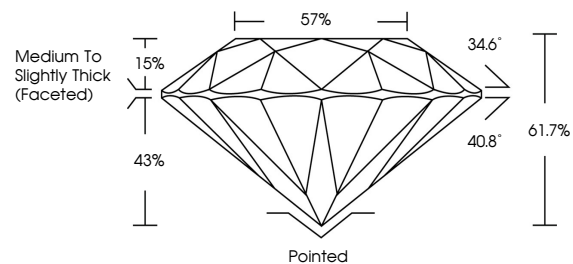

ELECTRONIC COPY

LG769610784
Report verification at igi.org

January 23, 2026

IGI Report Number **LG769610784**

Description **LABORATORY GROWN DIAMOND**

Shape and Cutting Style **ROUND BRILLIANT**

Measurements **6.39 - 6.45 X 3.96 MM**

Description **LABORATORY GROWN DIAMOND**

Shape and Cutting Style **ROUND BRILLIANT**

Measurements **6.39 - 6.45 X 3.96 MM**

GRADING RESULTS

Carat Weight **1.01 CARAT**

Color Grade **E**

Clarity Grade **VVS 1**

Cut Grade **IDEAL**

ADDITIONAL GRADING INFORMATION

Polish **EXCELLENT**

Symmetry **EXCELLENT**

Fluorescence **NONE**

Inscription(s) **IGI LG769610784**

Comments: This Laboratory Grown Diamond was created by Chemical Vapor Deposition (CVD) growth process. Type IIa

PROPORTIONS

Sample Image Used

CLARITY CHARACTERISTICS

KEY TO SYMBOLS

Red symbols indicate internal characteristics.
Green symbols indicate external characteristics.

COLOR

D E F G H I J Faint Very Light Light