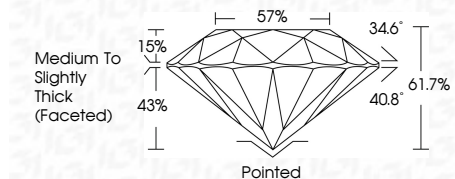

Description **LABORATORY GROWN DIAMOND**

Shape and Cutting Style **ROUND BRILLIANT**

Measurements **6.39 - 6.45 X 3.96 MM**

GRADING RESULTS

Carat Weight **1.01 CARAT**

Color Grade **E**

Clarity Grade **VVS 1**

PROPORTIONS

Sample Image Used

CLARITY CHARACTERISTICS

KEY TO SYMBOLS

Red symbols indicate internal characteristics.
Green symbols indicate external characteristics.

COLOR

D E F G H I J Faint Very Light Light

CLARITY

FL	IF	VVS ¹⁻²	VS ¹⁻²	SI ¹⁻²	I ¹⁻³
Flawless	Internally Flawless	Very Very Slightly Included	Very Slightly Included	Slightly Included	Included

ADDITIONAL GRADING INFORMATION

Polish **EXCELLENT**

Symmetry **EXCELLENT**