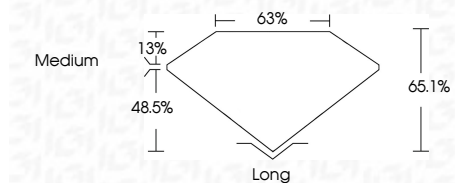

**ELECTRONIC COPY**

LG769610715  
Report verification at igi.org

January 23, 2026  
IGI Report Number **LG769610715**  
Description **LABORATORY GROWN DIAMOND**  
Shape and Cutting Style **EMERALD CUT**  
Measurements **7.80 X 5.45 X 3.55 MM**

**GRADING RESULTS**

Carat Weight **1.50 CARAT**  
Color Grade **F**  
Clarity Grade **VVS 1**

**ADDITIONAL GRADING INFORMATION**

Polish **EXCELLENT**  
Symmetry **EXCELLENT**  
Fluorescence **NONE**  
Inscription(s) **IGI LG769610715**  
Comments: This Laboratory Grown Diamond was created by Chemical Vapor Deposition (CVD) growth process. Type IIa

**IGI**

January 23, 2026  
IGI Report No LG769610715  
**EMERALD CUT**  
7.80 X 5.45 X 3.55 MM  
1.50 CARAT  
Color Grade **F**  
Clarity Grade **VVS 1**  
Depth **48.5%**  
Table **63%**  
Girdle **Medium**  
Culet **Long**  
Polish **EXCELLENT**  
Symmetry **EXCELLENT**  
Fluorescence **NONE**  
Inscription(s) **IGI LG769610715**  
Comments: This Laboratory Grown Diamond was created by Chemical Vapor Deposition (CVD) growth process. Type IIa

**LABORATORY GROWN DIAMOND REPORT**

January 23, 2026  
IGI Report Number **LG769610715**  
Description **LABORATORY GROWN DIAMOND**  
Shape and Cutting Style **EMERALD CUT**  
Measurements **7.80 X 5.45 X 3.55 MM**