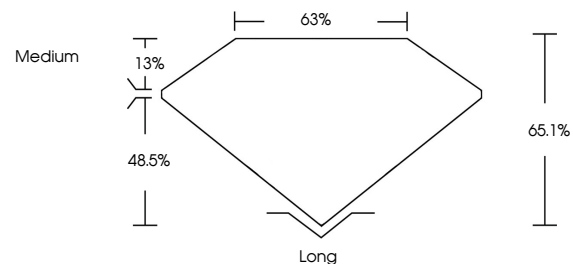

PROPORTIONS