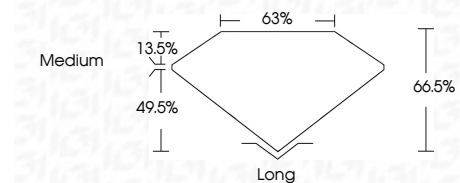

ELECTRONIC COPY

LG769610714
Report verification at igi.org

January 22, 2026
IGI Report Number **LG769610714**
Description **LABORATORY GROWN DIAMOND**
Shape and Cutting Style **EMERALD CUT**
Measurements **8.00 X 5.41 X 3.60 MM**

GRADING RESULTS
Carat Weight **1.51 CARAT**
Color Grade **D**
Clarity Grade **VVS 2**

ADDITIONAL GRADING INFORMATION
Polish **EXCELLENT**
Symmetry **EXCELLENT**
Fluorescence **NONE**
Inscription(s) **IGI LG769610714**
Comments: This Laboratory Grown Diamond was created by Chemical Vapor Deposition (CVD) growth process. Type IIa

January 22, 2026
IGI Report No. LG769610714
EMERALD CUT
8.00 X 5.41 X 3.60 MM
1.51 CARAT
Color Grade **D**
Depth **49.5%**
Table **63%**
Girdle **Medium**
Culet **Long**
Polish **EXCELLENT**
Symmetry **EXCELLENT**
Fluorescence **NONE**
Inscription(s) **IGI LG769610714**

Comments: This Laboratory Grown Diamond was created by Chemical Vapor Deposition (CVD) growth process. Type IIa

LABORATORY GROWN DIAMOND REPORT

January 22, 2026
IGI Report Number **LG769610714**
Description **LABORATORY GROWN DIAMOND**
Shape and Cutting Style **EMERALD CUT**
Measurements **8.00 X 5.41 X 3.60 MM**