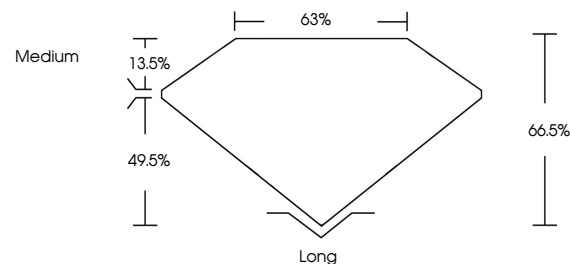

PROPORTIONS