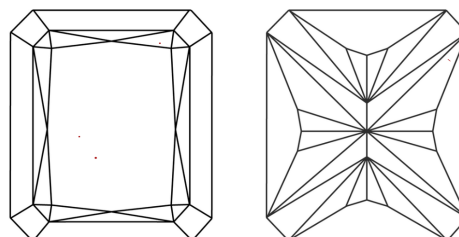

CLARITY CHARACTERISTICS

KEY TO SYMBOLS

Red symbols indicate internal characteristics.
Green symbols indicate external characteristics.

COLOR

D E F G H I J Faint Very Light Light

CLARITY

FL	IF	VVS¹⁻²	VS¹⁻²	SI¹⁻²	I¹⁻³
Flawless	Internally Flawless	Very Very Slightly Included	Very Slightly Included	Slightly Included	Included