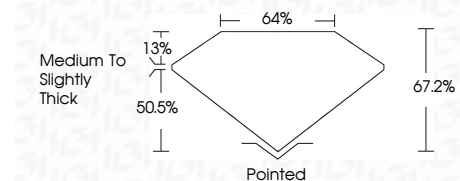

Measurements **11.98 X 8.67 X 5.82 MM**

GRADING RESULTS

Carat Weight **5.07 CARATS**
Color Grade **G**
Clarity Grade **VVS 2**

ADDITIONAL GRADING INFORMATION

Polish **EXCELLENT**
Symmetry **EXCELLENT**
Fluorescence **NONE**
Inscription(s) **IGI LG769601543**
Comments: This Laboratory Grown Diamond was created by Chemical Vapor Deposition (CVD) growth process. Type IIa

February 13, 2026
IGI Report No **LG769601543**
CUT CORNERED RECT. MODIFIED BRILLIANT
11.98 X 8.67 X 5.82 MM
Carat Weight **5.07 CARATS**
Color Grade **G**
Clarity Grade **VVS 2**
Table **50.5%**
Girdle **Medium to Slightly Thick**
Culet **Pointed**
Polish **EXCELLENT**
Symmetry **EXCELLENT**
Fluorescence **NONE**
Inscription(s) **IGI LG769601543**
Comments: This Laboratory Grown Diamond was created by Chemical Vapor Deposition (CVD) growth process. Type IIa

LABORATORY GROWN DIAMOND REPORT

February 13, 2026
IGI Report Number **LG769601543**
Description **LABORATORY GROWN DIAMOND**
Shape and Cutting Style **CUT CORNERED RECTANGULAR
MODIFIED BRILLIANT**
Measurements **11.98 X 8.67 X 5.82 MM**

GRADING RESULTS

Carat Weight **5.07 CARATS**
Color Grade **G**
Clarity Grade **VVS 2**

ADDITIONAL GRADING INFORMATION

Polish **EXCELLENT**
Symmetry **EXCELLENT**
Fluorescence **NONE**
Inscription(s) **IGI LG769601543**