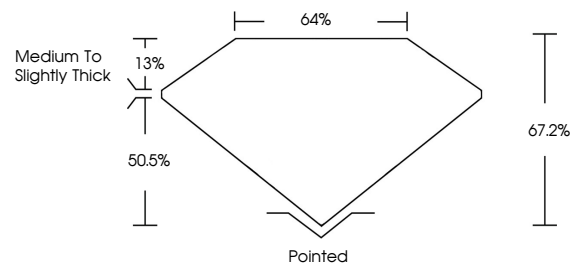

Measurements **11.98 X 8.67 X 5.82 MM**

GRADING RESULTS

Carat Weight **5.07 CARATS**
Color Grade **G**
Clarity Grade **VVS 2**

ADDITIONAL GRADING INFORMATION

Polish **EXCELLENT**
Symmetry **EXCELLENT**
Fluorescence **NONE**
Inscription(s) **IGI LG769601543**
Comments: This Laboratory Grown Diamond was created by Chemical Vapor Deposition (CVD) growth process. Type IIa

February 13, 2026
IGI Report No **LG769601543**
CUT CORNERED RECT. MODIFIED BRILLIANT
11.98 X 8.67 X 5.82 MM
Carat Weight **5.07 CARATS**
Color Grade **G**
Clarity Grade **VVS 2**
Table **50.5%**
Girdle **Medium to Slightly Thick**
Culet **Pointed**
Polish **EXCELLENT**
Symmetry **EXCELLENT**
Fluorescence **NONE**
Inscription(s) **IGI LG769601543**
Comments: This Laboratory Grown Diamond was created by Chemical Vapor Deposition (CVD) growth process. Type IIa

GRADING RESULTS

Carat Weight **5.07 CARATS**
Color Grade **G**
Clarity Grade **VVS 2**

ADDITIONAL GRADING INFORMATION

Polish **EXCELLENT**
Symmetry **EXCELLENT**
Fluorescence **NONE**
Inscription(s) **IGI LG769601543**

Comments: This Laboratory Grown Diamond was created by Chemical Vapor Deposition (CVD) growth process. Type IIa

PROPORTIONS

CLARITY CHARACTERISTICS

KEY TO SYMBOLS

Red symbols indicate internal characteristics.
Green symbols indicate external characteristics.