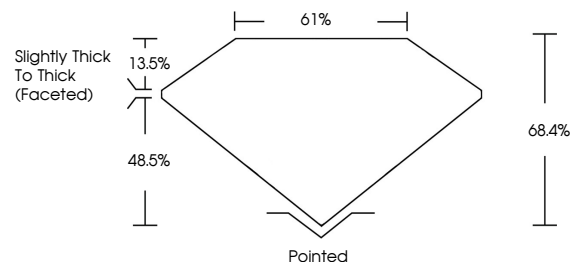

ELECTRONIC COPY

LG768698841
Report verification at igi.org

January 31, 2026
IGI Report Number **LG768698841**
Description **LABORATORY GROWN DIAMOND**
Shape and Cutting Style **CUSHION MODIFIED BRILLIANT**
Measurements **10.00 X 8.07 X 5.52 MM**
GRADING RESULTS
Carat Weight **4.13 CARATS**
Color Grade **FANCY INTENSE YELLOW**
Clarity Grade **VS 2**

January 31, 2026
IGI Report Number **LG768698841**
Description **LABORATORY GROWN DIAMOND**
Shape and Cutting Style **CUSHION MODIFIED BRILLIANT**
Measurements **10.00 X 8.07 X 5.52 MM**

GRADING RESULTS

Carat Weight **4.13 CARATS**
Color Grade **FANCY INTENSE YELLOW**
Clarity Grade **VS 2**

ADDITIONAL GRADING INFORMATION

Polish **EXCELLENT**
Symmetry **EXCELLENT**
Fluorescence **NONE**
Inscription(s) **LG768698841**

Comments: This Laboratory Grown Diamond was created by Chemical Vapor Deposition (CVD) growth process.

Secondary color: Grey

PROPORTIONS

Sample Image Used

CLARITY CHARACTERISTICS

KEY TO SYMBOLS

Red symbols indicate internal characteristics.
Green symbols indicate external characteristics.