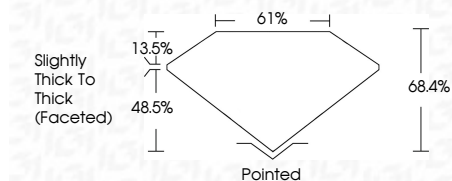

ELECTRONIC COPY

LG768698841
Report verification at igi.org

January 31, 2026
IGI Report Number **LG768698841**
Description **LABORATORY GROWN DIAMOND**
Shape and Cutting Style **CUSHION MODIFIED BRILLIANT**
Measurements **10.00 X 8.07 X 5.52 MM**
GRADING RESULTS
Carat Weight **4.13 CARATS**
Color Grade **FANCY INTENSE YELLOW**
Clarity Grade **VS 2**

Carat Weight **4.13 CARATS**
Color Grade **FANCY INTENSE YELLOW**
Clarity Grade **VS 2**

ADDITIONAL GRADING INFORMATION

Polish **EXCELLENT**
Symmetry **EXCELLENT**
Fluorescence **NONE**
Inscription(s) **LG768698841**

Comments: This Laboratory Grown Diamond was created by Chemical Vapor Deposition (CVD) growth process.

Secondary color: Grey

PROPORTIONS

Sample Image Used

CLARITY CHARACTERISTICS

KEY TO SYMBOLS

Red symbols indicate internal characteristics.
Green symbols indicate external characteristics.

COLOR

D E F G H I J Faint Very Light Light

CLARITY

FL	IF	VS ¹⁻²	VS ¹⁻²	SI ¹⁻²	I ¹⁻³
Flawless	Internally Flawless	Very Very Slightly Included	Very Slightly Included	Slightly Included	Included

ADDITIONAL GRADING INFORMATION