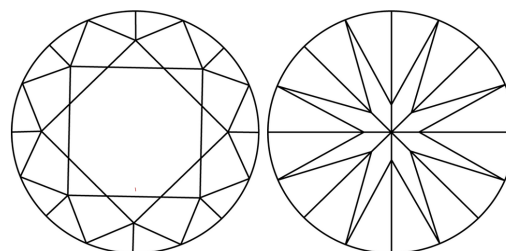

CLARITY CHARACTERISTICS

KEY TO SYMBOLS

Red symbols indicate internal characteristics.
Green symbols indicate external characteristics.

COLOR

D E F G H I J Faint Very Light Light

CLARITY

FL	IF	VVS¹⁻²	VS¹⁻²	SI¹⁻²	I¹⁻³
Flawless	Internally Flawless	Very Very Slightly Included	Very Slightly Included	Slightly Included	Included