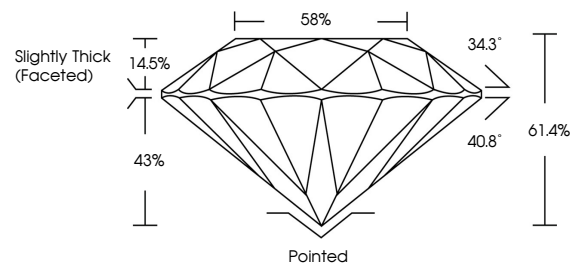

February 4, 2026
IGI Report No LG768659678
ROUND BRILLIANT
8.05 - 8.10 X 4.96 MM
1.99 CARAT
Color Grade **D**
Clarity Grade **VVS 2**
Cut Grade **IDEAL**
Depth **61.4%**
Table **58%**
Girdle **Slightly Thick (Faceted)**
Culet **Pointed**
Polish **EXCELLENT**
Symmetry **EXCELLENT**
Fluorescence **NONE**
Inscription(s) **IGI LG768659678**
Comments: This Laboratory Grown Diamond was created by Chemical Vapor Deposition (CVD) growth process. Type IIa

LABORATORY GROWN DIAMOND REPORT

February 4, 2026
IGI Report Number **LG768659678**
Description **LABORATORY GROWN DIAMOND**
Shape and Cutting Style **ROUND BRILLIANT**
Measurements **8.05 - 8.10 X 4.96 MM**

GRADING RESULTS

Carat Weight **1.99 CARAT**
Color Grade **D**
Clarity Grade **VVS 2**
Cut Grade **IDEAL**

ADDITIONAL GRADING INFORMATION

Polish **EXCELLENT**
Symmetry **EXCELLENT**
Fluorescence **NONE**
Inscription(s) **IGI LG768659678**

Comments: This Laboratory Grown Diamond was created by Chemical Vapor Deposition (CVD) growth process. Type IIa

PROPORTIONS

Sample Image Used

CLARITY CHARACTERISTICS

KEY TO SYMBOLS

Red symbols indicate internal characteristics.
Green symbols indicate external characteristics.