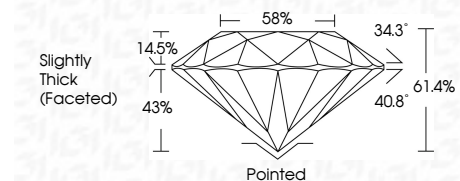

ELECTRONIC COPY

LG768659678
Report verification at igi.org

February 4, 2026
IGI Report Number **LG768659678**
Description **LABORATORY GROWN DIAMOND**
Shape and Cutting Style **ROUND BRILLIANT**
Measurements **8.05 - 8.10 X 4.96 MM**

GRADING RESULTS

Carat Weight **1.99 CARAT**
Color Grade **D**
Clarity Grade **VVS 2**
Cut Grade **IDEAL**

ADDITIONAL GRADING INFORMATION

Polish **EXCELLENT**
Symmetry **EXCELLENT**
Fluorescence **NONE**
Inscription(s) **IGI LG768659678**
Comments: This Laboratory Grown Diamond was created by Chemical Vapor Deposition (CVD) growth process. Type IIa

February 4, 2026
IGI Report No LG768659678
ROUND BRILLIANT
8.05 - 8.10 X 4.96 MM
1.99 CARAT
Color Grade **D**
Clarity Grade **VVS 2**
Cut Grade **IDEAL**
Depth **61.4%**
Table **58%**
Girdle **Slightly Thick (Faceted)**
Culet **Pointed**
Polish **EXCELLENT**
Symmetry **EXCELLENT**
Fluorescence **NONE**
Inscription(s) **IGI LG768659678**
Comments: This Laboratory Grown Diamond was created by Chemical Vapor Deposition (CVD) growth process. Type IIa

GRADING RESULTS

Carat Weight **1.99 CARAT**
Color Grade **D**
Clarity Grade **VVS 2**
Cut Grade **IDEAL**

ADDITIONAL GRADING INFORMATION

Polish **EXCELLENT**
Symmetry **EXCELLENT**
Fluorescence **NONE**
Inscription(s) **IGI LG768659678**