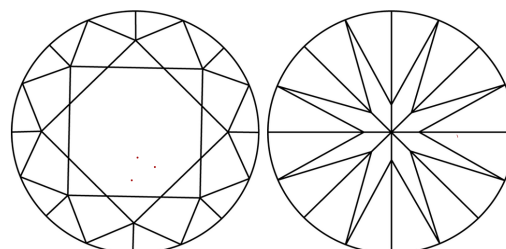

CLARITY CHARACTERISTICS

KEY TO SYMBOLS

Red symbols indicate internal characteristics.
Green symbols indicate external characteristics.

COLOR

D E F G H I J Faint Very Light Light

CLARITY

FL	IF	VVS¹⁻²	VS¹⁻²	SI¹⁻²	I¹⁻³
Flawless	Internally Flawless	Very Very Slightly Included	Very Slightly Included	Slightly Included	Included