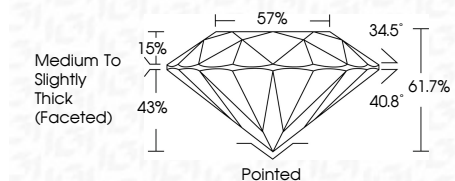

ELECTRONIC COPY

LG768656565
Report verification at igi.org

February 6, 2026
IGI Report Number **LG768656565**
Description **LABORATORY GROWN DIAMOND**
Shape and Cutting Style **ROUND BRILLIANT**
Measurements **8.18 - 8.22 X 5.06 MM**

GRADING RESULTS

Carat Weight **2.10 CARATS**
Color Grade **F**
Clarity Grade **VVS 2**
Cut Grade **IDEAL**

ADDITIONAL GRADING INFORMATION

Polish **EXCELLENT**
Symmetry **EXCELLENT**
Fluorescence **NONE**
Inscription(s) **IGI LG768656565**
Comments: This Laboratory Grown Diamond was created by Chemical Vapor Deposition (CVD) growth process. Type IIa

February 6, 2026
IGI Report No **LG768656565**
ROUND BRILLIANT
8.18 - 8.22 X 5.06 MM
2.10 CARATS
Color Grade **F**
Clarity Grade **VVS 2**
Cut Grade **IDEAL**
Depth **61.7%**
Table **57%**
Girdle **Medium To Slightly Thick (Faceted)**
Culet **Pointed**
Polish **EXCELLENT**
Symmetry **EXCELLENT**
Fluorescence **NONE**
Inscription(s) **IGI LG768656565**
Comments: This Laboratory Grown Diamond was created by Chemical Vapor Deposition (CVD) growth process. Type IIa

GRADING RESULTS

Carat Weight **2.10 CARATS**
Color Grade **F**
Clarity Grade **VVS 2**
Cut Grade **IDEAL**

ADDITIONAL GRADING INFORMATION

Polish **EXCELLENT**
Symmetry **EXCELLENT**
Fluorescence **NONE**
Inscription(s) **IGI LG768656565**