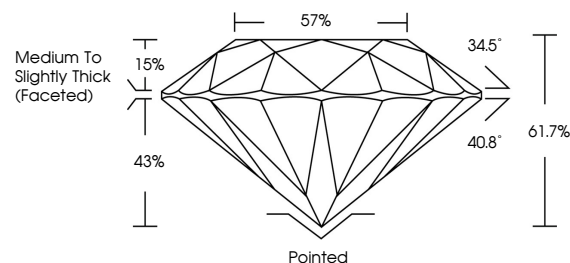

February 6, 2026
IGI Report No **LG768656565**
ROUND BRILLIANT
8.18 - 8.22 X 5.06 MM
2.10 CARATS
Color Grade **F**
Clarity Grade **VVS 2**
Cut Grade **IDEAL**
Depth **61.7%**
Table **57%**
Girdle **Medium To Slightly Thick (Faceted)**
Culet **Pointed**
Polish **EXCELLENT**
Symmetry **EXCELLENT**
Fluorescence **NONE**
Inscription(s) **IGI LG768656565**
Comments: This Laboratory Grown Diamond was created by Chemical Vapor Deposition (CVD) growth process. Type IIa

LABORATORY GROWN DIAMOND REPORT

February 6, 2026
IGI Report Number **LG768656565**
Description **LABORATORY GROWN DIAMOND**
Shape and Cutting Style **ROUND BRILLIANT**
Measurements **8.18 - 8.22 X 5.06 MM**

GRADING RESULTS

Carat Weight **2.10 CARATS**
Color Grade **F**
Clarity Grade **VVS 2**
Cut Grade **IDEAL**

ADDITIONAL GRADING INFORMATION

Polish **EXCELLENT**
Symmetry **EXCELLENT**
Fluorescence **NONE**
Inscription(s) **IGI LG768656565**

Comments: This Laboratory Grown Diamond was created by Chemical Vapor Deposition (CVD) growth process. Type IIa

PROPORTIONS

Sample Image Used

CLARITY CHARACTERISTICS

KEY TO SYMBOLS

Red symbols indicate internal characteristics.
Green symbols indicate external characteristics.