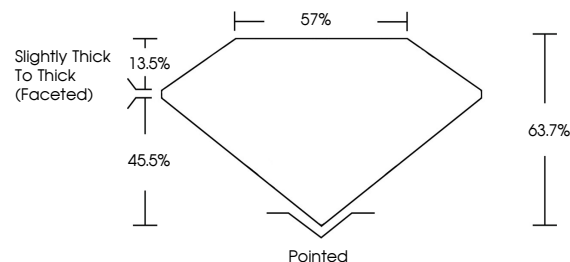

PROPORTIONS