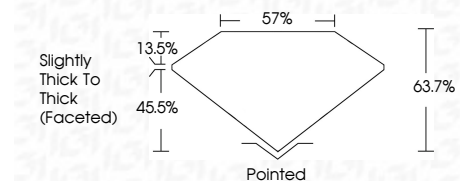

ELECTRONIC COPY

LG768631873
Report verification at igi.org

March 6, 2026
IGI Report Number **LG768631873**
Description **LABORATORY GROWN DIAMOND**
Shape and Cutting Style **PEAR BRILLIANT**
Measurements **10.34 X 6.28 X 4.00 MM**

GRADING RESULTS
Carat Weight **1.51 CARAT**
Color Grade **D**
Clarity Grade **VVS 1**

ADDITIONAL GRADING INFORMATION
Polish **EXCELLENT**
Symmetry **EXCELLENT**
Fluorescence **NONE**
Inscription(s) **IGI LG768631873**
Comments: As Grown - No indication of post-growth treatment.
This Laboratory Grown Diamond was created by High Pressure High Temperature (HPHT) growth process.
Type II

March 6, 2026
IGI Report No LG768631873
PEAR BRILLIANT
1.51 CARAT
D
10.34 X 6.28 X 4.00 MM
Carat Weight
Color Grade
Clarity Grade
Depth
Table
Girdle
Slightly Thick To Thick (Faceted)
Pointed
EXCELLENT
EXCELLENT
NONE
IGI LG768631873
Inscription(s)
Comments: As Grown - No indication of post-growth treatment.
This Laboratory Grown Diamond was created by High Pressure High Temperature (HPHT) growth process.
Type II

LABORATORY GROWN DIAMOND REPORT

March 6, 2026
IGI Report Number **LG768631873**
Description **LABORATORY GROWN DIAMOND**
Shape and Cutting Style **PEAR BRILLIANT**
Measurements **10.34 X 6.28 X 4.00 MM**