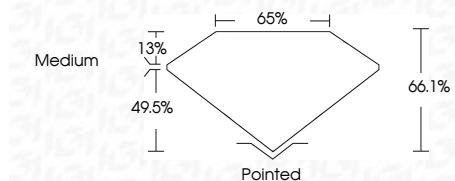

Measurements **10.34 X 7.14 X 4.72 MM**

GRADING RESULTS

Carat Weight **3.04 CARATS**
Color Grade **F**
Clarity Grade **VS 1**

ADDITIONAL GRADING INFORMATION

Polish **EXCELLENT**
Symmetry **EXCELLENT**
Fluorescence **NONE**
Inscription(s) **IGI LG768627784**
Comments: This Laboratory Grown Diamond was created by Chemical Vapor Deposition (CVD) growth process. Type IIa

January 24, 2026
IGI Report No **LG768627784**
CUT CORNERED RECT. MODIFIED BRILLIANT
10.34 X 7.14 X 4.72 MM
Carat Weight **3.04 CARATS**
Color Grade **F**
Clarity Grade **VS 1**
Depth **49.5%**
Table **13%**
Girdle **Medium**
Culet **Pointed**
Polish **EXCELLENT**
Symmetry **EXCELLENT**
Fluorescence **NONE**
Inscription(s) **IGI LG768627784**
Comments: This Laboratory Grown Diamond was created by Chemical Vapor Deposition (CVD) growth process. Type IIa

LABORATORY GROWN DIAMOND REPORT

January 24, 2026
IGI Report Number **LG768627784**
Description **LABORATORY GROWN DIAMOND**
Shape and Cutting Style **CUT CORNERED RECTANGULAR
MODIFIED BRILLIANT**
Measurements **10.34 X 7.14 X 4.72 MM**

GRADING RESULTS

Carat Weight **3.04 CARATS**
Color Grade **F**
Clarity Grade **VS 1**

ADDITIONAL GRADING INFORMATION

Polish **EXCELLENT**
Symmetry **EXCELLENT**
Fluorescence **NONE**
Inscription(s) **IGI LG768627784**