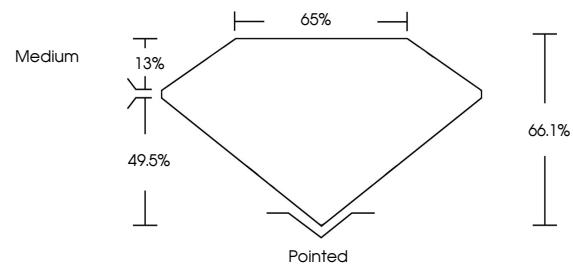

Measurements **10.34 X 7.14 X 4.72 MM**

GRADING RESULTS

Carat Weight **3.04 CARATS**
Color Grade **F**
Clarity Grade **VS 1**

ADDITIONAL GRADING INFORMATION

Polish **EXCELLENT**
Symmetry **EXCELLENT**
Fluorescence **NONE**
Inscription(s) **IGI LG768627784**
Comments: This Laboratory Grown Diamond was created by Chemical Vapor Deposition (CVD) growth process. Type IIa

January 24, 2026
IGI Report No **LG768627784**
CUT CORNERED RECT. MODIFIED BRILLIANT
10.34 X 7.14 X 4.72 MM
Carat Weight **3.04 CARATS**
Color Grade **F**
Clarity Grade **VS 1**
Depth **49.5%**
Table **13%**
Girdle **Medium**
Culet **Pointed**
Polish **EXCELLENT**
Symmetry **EXCELLENT**
Fluorescence **NONE**
Inscription(s) **IGI LG768627784**
Comments: This Laboratory Grown Diamond was created by Chemical Vapor Deposition (CVD) growth process. Type IIa

GRADING RESULTS

Carat Weight **3.04 CARATS**
Color Grade **F**
Clarity Grade **VS 1**

ADDITIONAL GRADING INFORMATION

Polish **EXCELLENT**
Symmetry **EXCELLENT**
Fluorescence **NONE**
Inscription(s) **IGI LG768627784**

Comments: This Laboratory Grown Diamond was created by Chemical Vapor Deposition (CVD) growth process. Type IIa

PROPORTIONS

CLARITY CHARACTERISTICS

KEY TO SYMBOLS

Red symbols indicate internal characteristics.
Green symbols indicate external characteristics.