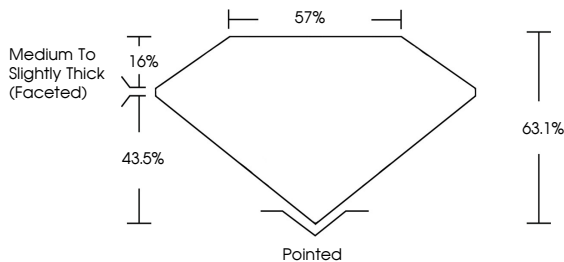

GRADING RESULTS

Carat Weight **2.52 CARATS**
Color Grade **E**
Clarity Grade **VVS 2**

ADDITIONAL GRADING INFORMATION

Polish **EXCELLENT**
Symmetry **EXCELLENT**
Fluorescence **NONE**
Inscription(s) **IGI LG768605037**

Comments: This Laboratory Grown Diamond was created by Chemical Vapor Deposition (CVD) growth process. Type IIa

PROPORTIONS

Sample Image Used

CLARITY CHARACTERISTICS

KEY TO SYMBOLS

Red symbols indicate internal characteristics.
Green symbols indicate external characteristics.