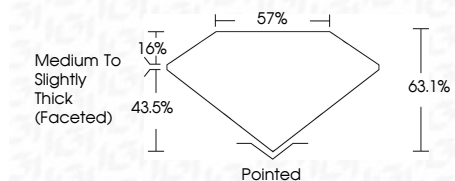

ELECTRONIC COPY

LG768605037
Report verification at igi.org

January 23, 2026
IGI Report Number **LG768605037**
Description **LABORATORY GROWN DIAMOND**
Shape and Cutting Style **OVAL BRILLIANT**
Measurements **10.62 X 7.70 X 4.86 MM**

GRADING RESULTS

Carat Weight **2.52 CARATS**
Color Grade **E**
Clarity Grade **VVS 2**

ADDITIONAL GRADING INFORMATION

Polish **EXCELLENT**
Symmetry **EXCELLENT**
Fluorescence **NONE**
Inscription(s) **IGI LG768605037**
Comments: This Laboratory Grown Diamond was created by Chemical Vapor Deposition (CVD) growth process. Type IIa

January 23, 2026
IGI Report No **LG768605037**
OVAL BRILLIANT
Carat Weight **2.52 CARATS**
Color Grade **E**
Clarity Grade **VVS 2**
Depth **63.1%**
Table **1.6%**
Girdle **Medium to Slightly Thick (Faceted)**
Culet **Pointed**
Polish **EXCELLENT**
Symmetry **EXCELLENT**
Fluorescence **NONE**
Inscription(s) **IGI LG768605037**
Comments: This Laboratory Grown Diamond was created by Chemical Vapor Deposition (CVD) growth process. Type IIa

GRADING RESULTS

Carat Weight **2.52 CARATS**
Color Grade **E**
Clarity Grade **VVS 2**

ADDITIONAL GRADING INFORMATION

Polish **EXCELLENT**
Symmetry **EXCELLENT**
Fluorescence **NONE**
Inscription(s) **IGI LG768605037**