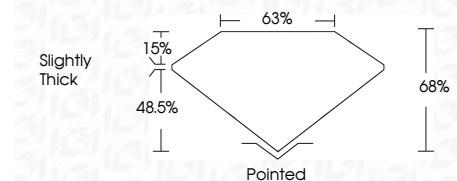

ELECTRONIC COPY

LG766689191
Report verification at igi.org

January 22, 2026

IGI Report Number **LG766689191**

Description **LABORATORY GROWN DIAMOND**

Shape and Cutting Style **CUT CORNERED
RECTANGULAR MODIFIED
BRILLIANT**

Measurements **10.62 X 7.84 X 5.33 MM**

GRADING RESULTS

Carat Weight **3.91 CARATS**

Color Grade **F**

Clarity Grade **VVS 2**

ADDITIONAL GRADING INFORMATION

Polish **EXCELLENT**

Symmetry **EXCELLENT**

Comments: This Laboratory Grown Diamond was created by Chemical Vapor Deposition (CVD) growth process. Type IIa

LABORATORY GROWN DIAMOND REPORT

January 22, 2026
IGI Report Number **LG766689191**
Description **LABORATORY GROWN DIAMOND**
Shape and Cutting Style **CUT CORNERED RECTANGULAR
MODIFIED BRILLIANT**
Measurements **10.62 X 7.84 X 5.33 MM**

GRADING RESULTS

Carat Weight **3.91 CARATS**

Color Grade **F**

Clarity Grade **VVS 2**

ADDITIONAL GRADING INFORMATION

Polish **EXCELLENT**

Symmetry **EXCELLENT**

Fluorescence **NONE**