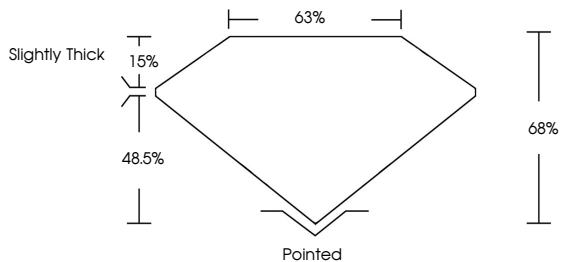

PROPORTIONS