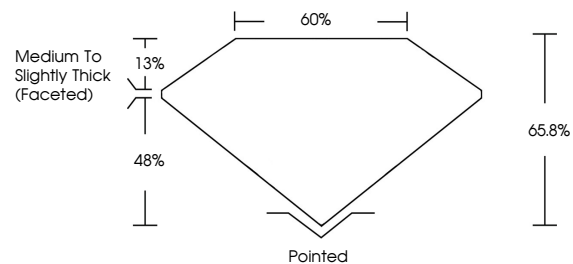

ELECTRONIC COPY

LG76660582
Report verification at igi.org

January 24, 2026
IGI Report Number **LG76660582**
Description **LABORATORY GROWN DIAMOND**
Shape and Cutting Style **MARQUISE MODIFIED BRILLIANT**
Measurements **13.81 X 7.51 X 4.94 MM**
GRADING RESULTS
Carat Weight **3.12 CARATS**
Color Grade **FANCY VIVID PINK**
Clarity Grade **VS 2**

GRADING RESULTS

Carat Weight **3.12 CARATS**
Color Grade **FANCY VIVID PINK**
Clarity Grade **VS 2**

ADDITIONAL GRADING INFORMATION

Polish **EXCELLENT**
Symmetry **EXCELLENT**
Fluorescence **SLIGHT**
Inscription(s) **IGI LG76660582**

Comments: This Laboratory Grown Diamond was created by Chemical Vapor Deposition (CVD) growth process.
Indications of post-growth treatment.

Secondary color: Brown

PROPORTIONS

Sample Image Used

CLARITY CHARACTERISTICS

KEY TO SYMBOLS

Red symbols indicate internal characteristics.
Green symbols indicate external characteristics.

COLOR

D E F G H I J Faint Very Light Light

CLARITY

FL	IF	VS ¹⁻²	VS ¹⁻²	SI ¹⁻²	I ¹⁻³
Flawless	Internally Flawless	Very Very Slightly Included	Very Slightly Included	Slightly Included	Included