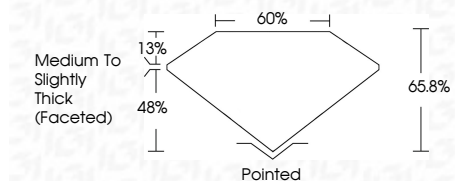

ELECTRONIC COPY

LG76660582
Report verification at igi.org

January 24, 2026
IGI Report Number **LG76660582**
Description **LABORATORY GROWN DIAMOND**
Shape and Cutting Style **MARQUISE MODIFIED BRILLIANT**
Measurements **13.81 X 7.51 X 4.94 MM**
GRADING RESULTS
Carat Weight **3.12 CARATS**
Color Grade **FANCY VIVID PINK**
Clarity Grade **VS 2**

GRADING RESULTS

Carat Weight **3.12 CARATS**
Color Grade **FANCY VIVID PINK**
Clarity Grade **VS 2**

ADDITIONAL GRADING INFORMATION

Polish **EXCELLENT**
Symmetry **EXCELLENT**
Fluorescence **SLIGHT**
Inscription(s) **IGI LG76660582**

KEY TO SYMBOLS

Red symbols indicate internal characteristics.
Green symbols indicate external characteristics.

COLOR

D E F G H I J Faint Very Light Light

CLARITY

FL	IF	VS ¹⁻²	VS ¹⁻²	SI ¹⁻²	I ¹⁻³
Flawless	Internally Flawless	Very Very Slightly Included	Very Slightly Included	Slightly Included	Included