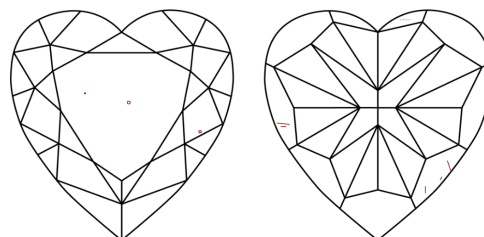

GRADING RESULTS

Carat Weight **9.57 CARATS**
Color Grade **FANCY VIVID YELLOW**
Clarity Grade **VS 1**

ADDITIONAL GRADING INFORMATION

Polish **EXCELLENT**
Symmetry **EXCELLENT**
Fluorescence **NONE**
Inscription(s) **IGI LG766655576**

Comments: This Laboratory Grown Diamond was created by Chemical Vapor Deposition (CVD) growth process.

PROPORTIONS

Sample Image Used

CLARITY CHARACTERISTICS

KEY TO SYMBOLS

Red symbols indicate internal characteristics.
Green symbols indicate external characteristics.