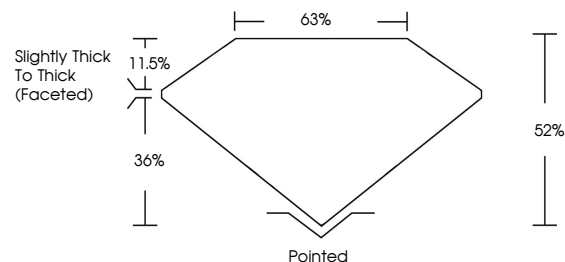

GRADING RESULTS

Carat Weight **9.57 CARATS**
Color Grade **FANCY VIVID YELLOW**
Clarity Grade **VS 1**

ADDITIONAL GRADING INFORMATION

Polish **EXCELLENT**
Symmetry **EXCELLENT**
Fluorescence **NONE**
Inscription(s) **IGI LG766655576**

Comments: This Laboratory Grown Diamond was created by Chemical Vapor Deposition (CVD) growth process.

PROPORTIONS

Sample Image Used

CLARITY CHARACTERISTICS

KEY TO SYMBOLS

Red symbols indicate internal characteristics.
Green symbols indicate external characteristics.