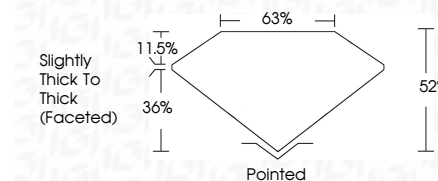

ELECTRONIC COPY

LG766655576
Report verification at igi.org

February 5, 2026
IGI Report Number **LG766655576**
Description **LABORATORY GROWN DIAMOND**
Shape and Cutting Style **HEART MODIFIED BRILLIANT**
Measurements **12.59 X 14.04 X 7.30 MM**

GRADING RESULTS

Carat Weight **9.57 CARATS**
Color Grade **FANCY VIVID YELLOW**
Clarity Grade **VS 1**

ADDITIONAL GRADING INFORMATION

Polish **EXCELLENT**
Symmetry **EXCELLENT**
Fluorescence **NONE**
Inscription(s) **IGI LG766655576**
Comments: This Laboratory Grown Diamond was created by Chemical Vapor Deposition (CVD) growth process.

February 5, 2026
IGI Report No **LG766655576**
HEART MODIFIED BRILLIANT
12.59 X 14.04 X 7.30 MM
Carat Weight **9.57 CARATS**
Color Grade **FANCY VIVID YELLOW**
Clarity Grade **VS 1**
Depth **36%**
Table **11.5%**
Girdle **Slightly Thick To Thick (Faceted)**
Culet **Pointed**
Polish **EXCELLENT**
Symmetry **EXCELLENT**
Fluorescence **NONE**
Inscription(s) **IGI LG766655576**
Comments: This Laboratory Grown Diamond was created by Chemical Vapor Deposition (CVD) growth process.

GRADING RESULTS

Carat Weight **9.57 CARATS**
Color Grade **FANCY VIVID YELLOW**
Clarity Grade **VS 1**

ADDITIONAL GRADING INFORMATION

Polish **EXCELLENT**
Symmetry **EXCELLENT**
Fluorescence **NONE**
Inscription(s) **IGI LG766655576**