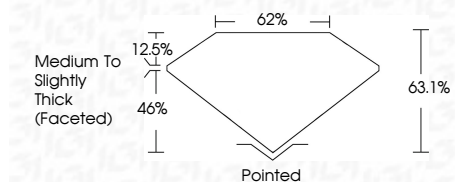

ELECTRONIC COPY

LG766653400
Report verification at igi.org

January 18, 2026
IGI Report Number **LG766653400**
Description **LABORATORY GROWN DIAMOND**
Shape and Cutting Style **OVAL BRILLIANT**
Measurements **10.32 X 7.04 X 4.44 MM**

GRADING RESULTS

Carat Weight **2.05 CARATS**
Color Grade **D**
Clarity Grade **VS 1**

ADDITIONAL GRADING INFORMATION

Polish **EXCELLENT**
Symmetry **EXCELLENT**
Fluorescence **NONE**
Inscription(s) **IGI LG766653400**
Comments: This Laboratory Grown Diamond was created by Chemical Vapor Deposition (CVD) growth process. Type IIa

January 18, 2026
IGI Report No LG766653400
OVAL BRILLIANT
2.05 CARATS
D
Carat Weight 2.05
Color Grade D
Clarity Grade VS 1
Depth 63.1%
Table 62%
Girdle Medium to Slightly Thick (Faceted)
Culet Pointed
Polish EXCELLENT
Symmetry EXCELLENT
Fluorescence NONE
Inscription(s) IGI LG766653400
Comments: This Laboratory Grown Diamond was created by Chemical Vapor Deposition (CVD) growth process. Type IIa

January 18, 2026
IGI Report Number **LG766653400**
Description **LABORATORY GROWN DIAMOND**
Shape and Cutting Style **OVAL BRILLIANT**
Measurements **10.32 X 7.04 X 4.44 MM**

GRADING RESULTS

Carat Weight **2.05 CARATS**
Color Grade **D**
Clarity Grade **VS 1**