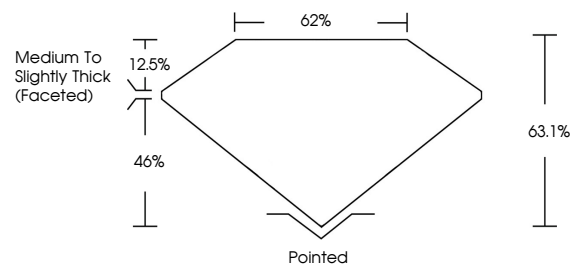

January 18, 2026
IGI Report No LG766653400
OVAL BRILLIANT
2.05 CARATS
D
Carat Weight 2.05
Color Grade D
Clarity Grade VS 1
Depth 63.1%
Table 62%
Girdle Medium to Slightly Thick (Faceted)
Culet Pointed
Polish EXCELLENT
Symmetry EXCELLENT
Fluorescence NONE
Inscription(s) IGI LG766653400
Comments: This Laboratory Grown Diamond was created by Chemical Vapor Deposition (CVD) growth process. Type IIa

January 18, 2026
IGI Report Number **LG766653400**
Description **LABORATORY GROWN DIAMOND**
Shape and Cutting Style **OVAL BRILLIANT**
Measurements **10.32 X 7.04 X 4.44 MM**

GRADING RESULTS

Carat Weight **2.05 CARATS**
Color Grade **D**
Clarity Grade **VS 1**

PROPORTIONS

Sample Image Used

CLARITY CHARACTERISTICS

KEY TO SYMBOLS

Red symbols indicate internal characteristics.
Green symbols indicate external characteristics.

COLOR

D E F G H I J Faint Very Light Light