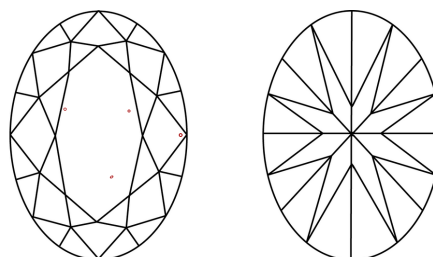

January 18, 2026
IGI Report Number **LG766653400**
Description **LABORATORY GROWN DIAMOND**
Shape and Cutting Style **OVAL BRILLIANT**
Measurements **10.32 X 7.04 X 4.44 MM**

GRADING RESULTS

Carat Weight **2.05 CARATS**
Color Grade **D**
Clarity Grade **VS 1**

PROPORTIONS

Sample Image Used

CLARITY CHARACTERISTICS

KEY TO SYMBOLS

Red symbols indicate internal characteristics.
Green symbols indicate external characteristics.

COLOR

D E F G H I J Faint Very Light Light