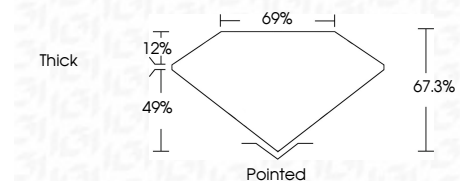

Measurements **10.83 X 7.76 X 5.22 MM**

GRADING RESULTS

Carat Weight **4.11 CARATS**
Color Grade **FANCY INTENSE YELLOW**
Clarity Grade **VVS 2**

ADDITIONAL GRADING INFORMATION

Polish **EXCELLENT**
Symmetry **EXCELLENT**
Fluorescence **NONE**
Inscription(s) **IGI LG766644795**

Comments: This Laboratory Grown Diamond was created by Chemical Vapor Deposition (CVD) growth process.

February 21, 2026
IGI Report No **LG766644795**
CUT CORNERED RECT. MODIFIED BRILLIANT
10.83 X 7.76 X 5.22 MM
Carat Weight **4.11 CARATS**
Color Grade **FANCY INTENSE YELLOW**
Clarity Grade **VVS 2**
Depth **67.3%**
Table **69%**
Girdle **Thick**
Culet **Pointed**
Polish **EXCELLENT**
Symmetry **EXCELLENT**
Fluorescence **NONE**
Inscription(s) **IGI LG766644795**
Comments: This Laboratory Grown Diamond was created by Chemical Vapor Deposition (CVD) growth process.

LABORATORY GROWN DIAMOND REPORT

February 21, 2026
IGI Report Number **LG766644795**
Description **LABORATORY GROWN DIAMOND**
Shape and Cutting Style **CUT CORNERED RECTANGULAR
MODIFIED BRILLIANT**
Measurements **10.83 X 7.76 X 5.22 MM**

GRADING RESULTS

Carat Weight **4.11 CARATS**
Color Grade **FANCY INTENSE YELLOW**
Clarity Grade **VVS 2**

ADDITIONAL GRADING INFORMATION

Polish **EXCELLENT**
Symmetry **EXCELLENT**
Fluorescence **NONE**

Inscription(s) **IGI LG766644795**