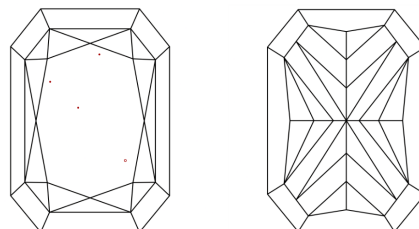

CLARITY CHARACTERISTICS

KEY TO SYMBOLS

Red symbols indicate internal characteristics.
Green symbols indicate external characteristics.

COLOR

D E F G H I J Faint Very Light Light

CLARITY

FL	IF	VVS¹⁻²	VS¹⁻²	SI¹⁻²	I¹⁻³
Flawless	Internally Flawless	Very Very Slightly Included	Very Slightly Included	Slightly Included	Included