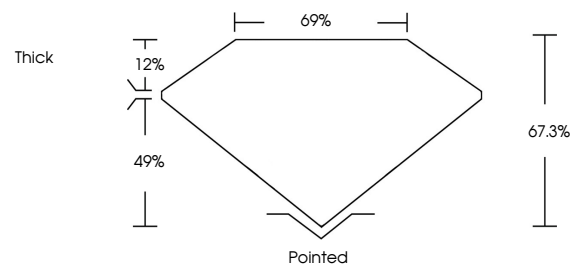

Measurements **10.83 X 7.76 X 5.22 MM**

GRADING RESULTS

Carat Weight **4.11 CARATS**
Color Grade **FANCY INTENSE YELLOW**
Clarity Grade **VVS 2**

ADDITIONAL GRADING INFORMATION

Polish **EXCELLENT**
Symmetry **EXCELLENT**
Fluorescence **NONE**
Inscription(s) **IGI LG766644795**

Comments: This Laboratory Grown Diamond was created by Chemical Vapor Deposition (CVD) growth process.

February 21, 2026
IGI Report No **LG766644795**
CUT CORNERED RECT. MODIFIED BRILLIANT
10.83 X 7.76 X 5.22 MM
Carat Weight **4.11 CARATS**
Color Grade **FANCY INTENSE YELLOW**
Clarity Grade **VVS 2**
Depth **67.3%**
Table **69%**
Girdle **Thick**
Culet **Pointed**
Polish **EXCELLENT**
Symmetry **EXCELLENT**
Fluorescence **NONE**
Inscription(s) **IGI LG766644795**
Comments: This Laboratory Grown Diamond was created by Chemical Vapor Deposition (CVD) growth process.

GRADING RESULTS

Carat Weight **4.11 CARATS**
Color Grade **FANCY INTENSE YELLOW**
Clarity Grade **VVS 2**

ADDITIONAL GRADING INFORMATION

Polish **EXCELLENT**
Symmetry **EXCELLENT**
Fluorescence **NONE**

Inscription(s) **IGI LG766644795**

Comments: This Laboratory Grown Diamond was created by Chemical Vapor Deposition (CVD) growth process.

PROPORTIONS

CLARITY CHARACTERISTICS

KEY TO SYMBOLS

Red symbols indicate internal characteristics.
Green symbols indicate external characteristics.