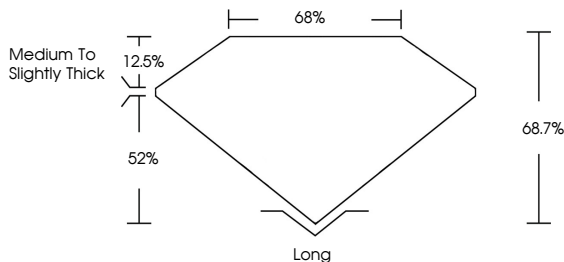

PROPORTIONS