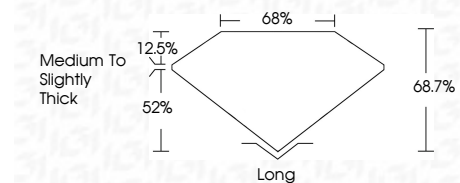

**ELECTRONIC COPY**

LG766629249  
Report verification at igi.org

January 13, 2026  
IGI Report Number **LG766629249**  
Description **LABORATORY GROWN DIAMOND**  
Shape and Cutting Style **EMERALD CUT**  
Measurements **10.80 X 7.02 X 4.82 MM**

**GRADING RESULTS**  
Carat Weight **3.62 CARATS**  
Color Grade **E**  
Clarity Grade **VVS 1**

**ADDITIONAL GRADING INFORMATION**  
Polish **EXCELLENT**  
Symmetry **EXCELLENT**  
Fluorescence **NONE**  
Inscription(s) **IGI LG766629249**  
Comments: This Laboratory Grown Diamond was created by Chemical Vapor Deposition (CVD) growth process. Type IIa

January 13, 2026  
IGI Report No **LG766629249**  
**EMERALD CUT**  
10.80 X 7.02 X 4.82 MM  
3.62 CARATS  
E  
VVS 1  
68.7%  
52%  
Medium to Slightly Thick  
Long  
EXCELLENT  
EXCELLENT  
NONE  
IGI LG766629249  
Comments: This Laboratory Grown Diamond was created by Chemical Vapor Deposition (CVD) growth process. Type IIa

**LABORATORY GROWN DIAMOND REPORT**

January 13, 2026  
IGI Report Number **LG766629249**  
Description **LABORATORY GROWN DIAMOND**  
Shape and Cutting Style **EMERALD CUT**  
Measurements **10.80 X 7.02 X 4.82 MM**