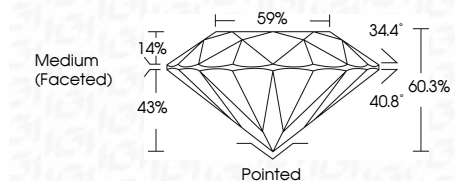

**ELECTRONIC COPY**

LG766624071  
Report verification at igi.org

January 22, 2026  
IGI Report Number **LG766624071**  
Description **LABORATORY GROWN DIAMOND**  
Shape and Cutting Style **ROUND BRILLIANT**  
Measurements **7.44 - 7.48 X 4.50 MM**

**GRADING RESULTS**  
Carat Weight **1.53 CARAT**  
Color Grade **D**  
Clarity Grade **VS 1**  
Cut Grade **IDEAL**

**ADDITIONAL GRADING INFORMATION**  
Polish **EXCELLENT**  
Symmetry **EXCELLENT**  
Fluorescence **NONE**  
Inscription(s) **IGI LG766624071**  
Comments: This Laboratory Grown Diamond was created by Chemical Vapor Deposition (CVD) growth process. Type IIa

January 22, 2026  
IGI Report No **LG766624071**  
**ROUND BRILLIANT**  
7.44 - 7.48 X 4.50 MM  
1.53 CARAT  
Color Grade **D**  
Clarity Grade **VS 1**  
Cut Grade **IDEAL**  
Depth **60.3%**  
Table **59%**  
Girdle **Medium (Faceted)**  
Culet **Pointed**  
Polish **EXCELLENT**  
Symmetry **EXCELLENT**  
Fluorescence **NONE**  
Inscription(s) **IGI LG766624071**  
Comments: This Laboratory Grown Diamond was created by Chemical Vapor Deposition (CVD) growth process. Type IIa

January 22, 2026  
IGI Report Number **LG766624071**  
Description **LABORATORY GROWN DIAMOND**  
Shape and Cutting Style **ROUND BRILLIANT**  
Measurements **7.44 - 7.48 X 4.50 MM**  
**GRADING RESULTS**  
Carat Weight **1.53 CARAT**  
Color Grade **D**  
Clarity Grade **VS 1**  
Cut Grade **IDEAL**