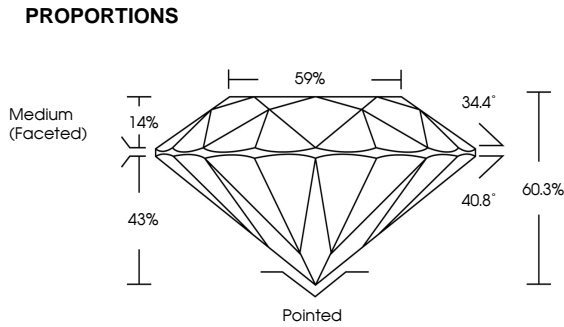

COLOR

D	E	F	G	H	I	J	Faint	Very Light	Light

CLARITY

FL	IF	VS¹⁻²	VS¹⁻²	SI¹⁻²	I¹⁻³
Flawless	Internally Flawless	Very Very Slightly Included	Very Slightly Included	Slightly Included	Included