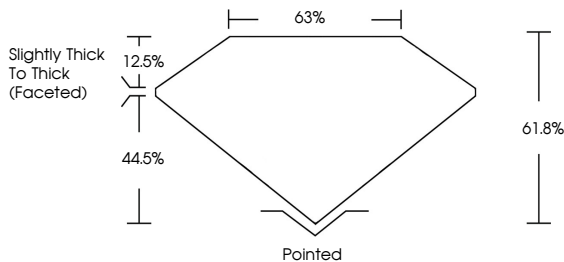

January 13, 2026
IGI Report No LG766603495
PEAR BRILLIANT
10.96 X 7.07 X 4.37 MM
2.01 CARATS
Color Grade **G**
Clarity Grade **VVS 2**
Depth **61.8%**
Table **63%**
Girdle **Slightly Thick To Thick (Faceted)**
Culet **Pointed**
Polish **EXCELLENT**
Symmetry **EXCELLENT**
Fluorescence **NONE**
Inscription(s) **IGI LG766603495**
Comments: This Laboratory Grown Diamond was created by Chemical Vapor Deposition (CVD) growth process. Type IIa

GRADING RESULTS

Carat Weight **2.01 CARATS**
Color Grade **G**
Clarity Grade **VVS 2**

ADDITIONAL GRADING INFORMATION

Polish **EXCELLENT**
Symmetry **EXCELLENT**
Fluorescence **NONE**
Inscription(s) **IGI LG766603495**

Comments: This Laboratory Grown Diamond was created by Chemical Vapor Deposition (CVD) growth process. Type IIa

PROPORTIONS

Sample Image Used

CLARITY CHARACTERISTICS

KEY TO SYMBOLS

Red symbols indicate internal characteristics.
Green symbols indicate external characteristics.