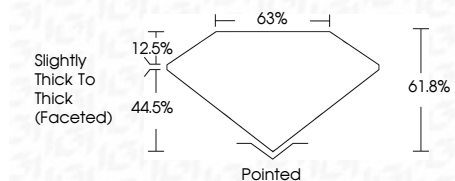

ELECTRONIC COPY

LG766603495
Report verification at igi.org

January 13, 2026
IGI Report Number **LG766603495**
Description **LABORATORY GROWN DIAMOND**
Shape and Cutting Style **PEAR BRILLIANT**
Measurements **10.96 X 7.07 X 4.37 MM**

GRADING RESULTS

Carat Weight **2.01 CARATS**
Color Grade **G**
Clarity Grade **VVS 2**

ADDITIONAL GRADING INFORMATION

Polish **EXCELLENT**
Symmetry **EXCELLENT**
Fluorescence **NONE**
Inscription(s) **IGI LG766603495**
Comments: This Laboratory Grown Diamond was created by Chemical Vapor Deposition (CVD) growth process. Type IIa

January 13, 2026
IGI Report No LG766603495
PEAR BRILLIANT
10.96 X 7.07 X 4.37 MM
2.01 CARATS
Color Grade **G**
Clarity Grade **VVS 2**
Depth **61.8%**
Table **63%**
Girdle **Slightly Thick To Thick (Faceted)**
Culet **Pointed**
Polish **EXCELLENT**
Symmetry **EXCELLENT**
Fluorescence **NONE**
Inscription(s) **IGI LG766603495**
Comments: This Laboratory Grown Diamond was created by Chemical Vapor Deposition (CVD) growth process. Type IIa

LABORATORY GROWN DIAMOND REPORT

January 13, 2026
IGI Report Number **LG766603495**
Description **LABORATORY GROWN DIAMOND**
Shape and Cutting Style **PEAR BRILLIANT**
Measurements **10.96 X 7.07 X 4.37 MM**