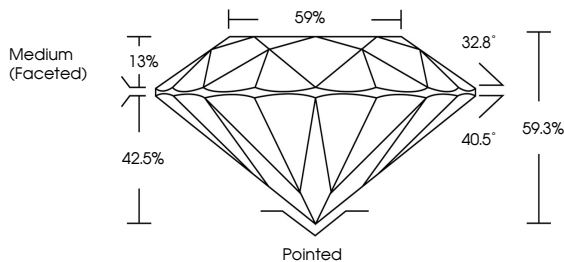

PROPORTIONS