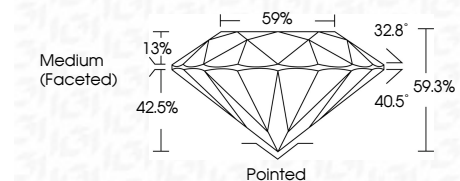

ELECTRONIC COPY

LG765633291
Report verification at igi.org

March 9, 2026
IGI Report Number **LG765633291**
Description **LABORATORY GROWN DIAMOND**
Shape and Cutting Style **ROUND BRILLIANT**
Measurements **9.37 - 9.41 X 5.57 MM**

GRADING RESULTS
Carat Weight **3.01 CARATS**
Color Grade **E**
Clarity Grade **VS 1**
Cut Grade **IDEAL**

ADDITIONAL GRADING INFORMATION
Polish **EXCELLENT**
Symmetry **EXCELLENT**
Fluorescence **NONE**
Inscription(s) **IGI LG765633291**
Comments: This Laboratory Grown Diamond was created by Chemical Vapor Deposition (CVD) growth process. Type IIa

March 9, 2026
IGI Report No **LG765633291**
ROUND BRILLIANT
Carat Weight **3.01 CARATS**
Color Grade **E**
Clarity Grade **VS 1**
Depth **IDEAL**
Table **59.3%**
Girdle **Medium (Faceted)**
Culet **Pointed**
Polish **EXCELLENT**
Symmetry **EXCELLENT**
Fluorescence **NONE**
Inscription(s) **IGI LG765633291**
Comments: This Laboratory Grown Diamond was created by Chemical Vapor Deposition (CVD) growth process. Type IIa

GRADING RESULTS
Carat Weight **3.01 CARATS**
Color Grade **E**
Clarity Grade **VS 1**
Cut Grade **IDEAL**

ADDITIONAL GRADING INFORMATION
Polish **EXCELLENT**
Symmetry **EXCELLENT**
Fluorescence **NONE**
Inscription(s) **IGI LG765633291**