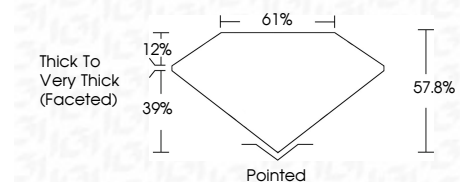

ELECTRONIC COPY

LG765630613
Report verification at igi.org

March 12, 2026
IGI Report Number **LG765630613**
Description **LABORATORY GROWN DIAMOND**

Shape and Cutting Style **PEAR MODIFIED BRILLIANT**
Measurements **9.52 X 5.48 X 3.17 MM**

GRADING RESULTS
Carat Weight **1.18 CARAT**
Color Grade **FANCY INTENSE YELLOW**
Clarity Grade **VVS 2**

ADDITIONAL GRADING INFORMATION
Polish **EXCELLENT**
Symmetry **EXCELLENT**
Fluorescence **NONE**
Inscription(s) **IGI LG765630613**
Comments: This Laboratory Grown Diamond was created by Chemical Vapor Deposition (CVD) growth process. Indications of post-growth treatment.

March 12, 2026
IGI Report No **LG765630613**
PEAR MODIFIED BRILLIANT
Carat Weight **1.18 CARAT**
Color Grade **FANCY INTENSE YELLOW**
Clarity Grade **VVS 2**
Depth **39%**
Table **12%**
Girdle **Thick to Very Thick (Faceted)**
Culet **Pointed**
Polish **EXCELLENT**
Symmetry **EXCELLENT**
Fluorescence **NONE**
Inscription(s) **IGI LG765630613**
Comments: This Laboratory Grown Diamond was created by Chemical Vapor Deposition (CVD) growth process. Indications of post-growth treatment.

March 12, 2026
IGI Report Number **LG765630613**
Description **LABORATORY GROWN DIAMOND**
Shape and Cutting Style **PEAR MODIFIED BRILLIANT**
Measurements **9.52 X 5.48 X 3.17 MM**

GRADING RESULTS
Carat Weight **1.18 CARAT**
Color Grade **FANCY INTENSE YELLOW**
Clarity Grade **VVS 2**