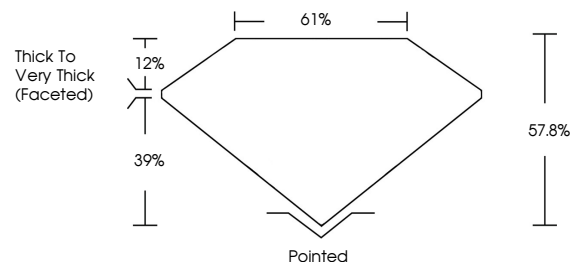

GRADING RESULTS
Carat Weight **1.18 CARAT**
Color Grade **FANCY INTENSE YELLOW**
Clarity Grade **VVS 2**

ADDITIONAL GRADING INFORMATION
Polish **EXCELLENT**
Symmetry **EXCELLENT**
Fluorescence **NONE**
Inscription(s) **IGI LG765630613**
Comments: This Laboratory Grown Diamond was created by Chemical Vapor Deposition (CVD) growth process. Indications of post-growth treatment.

March 12, 2026
IGI Report No **LG765630613**
PEAR MODIFIED BRILLIANT
Carat Weight **1.18 CARAT**
Color Grade **FANCY INTENSE YELLOW**
Clarity Grade **VVS 2**
Depth **39%**
Table **12%**
Girdle **Thick to Very Thick (Faceted)**
Culet **Pointed**
Polish **EXCELLENT**
Symmetry **EXCELLENT**
Fluorescence **NONE**
Inscription(s) **IGI LG765630613**
Comments: This Laboratory Grown Diamond was created by Chemical Vapor Deposition (CVD) growth process. Indications of post-growth treatment.

March 12, 2026
IGI Report Number **LG765630613**
Description **LABORATORY GROWN DIAMOND**
Shape and Cutting Style **PEAR MODIFIED BRILLIANT**
Measurements **9.52 X 5.48 X 3.17 MM**

GRADING RESULTS
Carat Weight **1.18 CARAT**
Color Grade **FANCY INTENSE YELLOW**
Clarity Grade **VVS 2**

PROPORTIONS

Sample Image Used

CLARITY CHARACTERISTICS

KEY TO SYMBOLS

Red symbols indicate internal characteristics.
Green symbols indicate external characteristics.

COLOR

D E F G H I J Faint Very Light Light