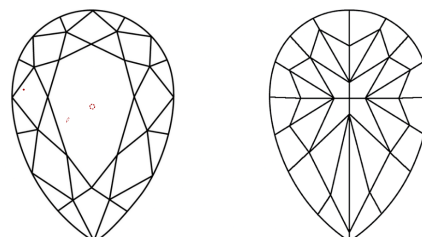

March 12, 2026
IGI Report Number **LG765630613**
Description **LABORATORY GROWN DIAMOND**
Shape and Cutting Style **PEAR MODIFIED BRILLIANT**
Measurements **9.52 X 5.48 X 3.17 MM**

GRADING RESULTS
Carat Weight **1.18 CARAT**
Color Grade **FANCY INTENSE YELLOW**
Clarity Grade **VVS 2**

PROPORTIONS

Sample Image Used

CLARITY CHARACTERISTICS

KEY TO SYMBOLS

Red symbols indicate internal characteristics.
Green symbols indicate external characteristics.

COLOR

D E F G H I J Faint Very Light Light