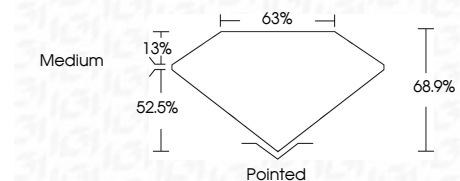

Measurements **10.36 X 7.11 X 4.90 MM**

GRADING RESULTS

Carat Weight **2.99 CARATS**
Color Grade **E**
Clarity Grade **VVS 2**

ADDITIONAL GRADING INFORMATION

Polish **EXCELLENT**
Symmetry **EXCELLENT**
Fluorescence **NONE**
Inscription(s) **IGI LG765628836**
Comments: This Laboratory Grown Diamond was created by Chemical Vapor Deposition (CVD) growth process. Type IIa

February 26, 2026
IGI Report No **LG765628836**
CUT CORNERED RECT. MODIFIED BRILLIANT
10.36 X 7.11 X 4.90 MM
Carat Weight **2.99 CARATS**
Color Grade **E**
Clarity Grade **VVS 2**
Depth **68.9%**
Table **52.5%**
Girdle **Medium**
Culet **Pointed**
Polish **EXCELLENT**
Symmetry **EXCELLENT**
Fluorescence **NONE**
Inscription(s) **IGI LG765628836**
Comments: This Laboratory Grown Diamond was created by Chemical Vapor Deposition (CVD) growth process. Type IIa

LABORATORY GROWN DIAMOND REPORT

February 26, 2026
IGI Report Number **LG765628836**
Description **LABORATORY GROWN DIAMOND**
Shape and Cutting Style **CUT CORNERED RECTANGULAR
MODIFIED BRILLIANT**
Measurements **10.36 X 7.11 X 4.90 MM**

GRADING RESULTS

Carat Weight **2.99 CARATS**
Color Grade **E**
Clarity Grade **VVS 2**

ADDITIONAL GRADING INFORMATION

Polish **EXCELLENT**
Symmetry **EXCELLENT**
Fluorescence **NONE**
Inscription(s) **IGI LG765628836**