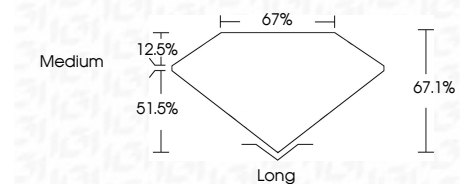

ELECTRONIC COPY

LG764698517
Report verification at igi.org

January 24, 2026
IGI Report Number **LG764698517**
Description **LABORATORY GROWN DIAMOND**
Shape and Cutting Style **EMERALD CUT**
Measurements **8.45 X 6.02 X 4.04 MM**

GRADING RESULTS
Carat Weight **2.07 CARATS**
Color Grade **FANCY VIVID BLUE**
Clarity Grade **VS 1**

ADDITIONAL GRADING INFORMATION
Polish **EXCELLENT**
Symmetry **EXCELLENT**
Fluorescence **NONE**
Inscription(s) **IGI LG764698517**
Comments: This Laboratory Grown Diamond was created by Chemical Vapor Deposition (CVD) growth process. Indications of post-growth treatment.

January 24, 2026
IGI Report No **LG764698517**
EMERALD CUT
2.07 CARATS
Carat Weight **2.07 CARATS**
Color Grade **FANCY VIVID BLUE**
Clarity Grade **VS 1**
Depth **67.1%**
Table **12.5%**
Girdle **Medium**
Culet **Long**
Polish **EXCELLENT**
Symmetry **EXCELLENT**
Fluorescence **NONE**
Inscription(s) **IGI LG764698517**

GRADING RESULTS
Carat Weight **2.07 CARATS**
Color Grade **FANCY VIVID BLUE**
Clarity Grade **VS 1**

ADDITIONAL GRADING INFORMATION
Polish **EXCELLENT**
Symmetry **EXCELLENT**
Fluorescence **NONE**
Inscription(s) **IGI LG764698517**