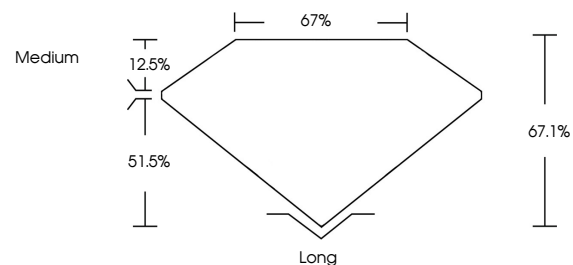

PROPORTIONS