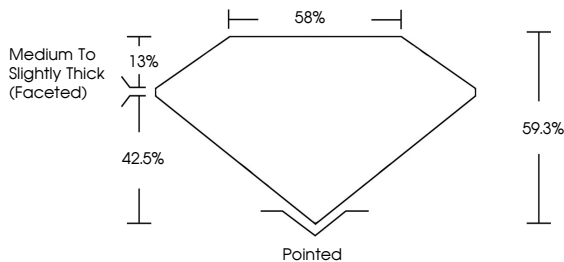

PROPORTIONS