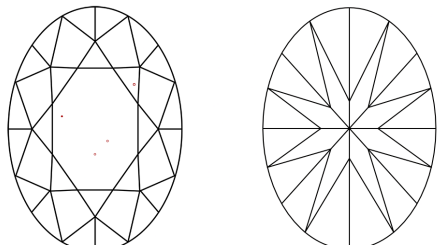

CLARITY CHARACTERISTICS

KEY TO SYMBOLS
Red symbols indicate internal characteristics.
Green symbols indicate external characteristics.