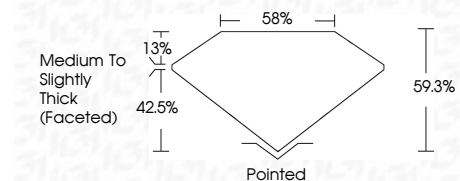

ELECTRONIC COPY

LG764697157
Report verification at igi.org

February 12, 2026
IGI Report Number **LG764697157**
Description **LABORATORY GROWN DIAMOND**
Shape and Cutting Style **OVAL BRILLIANT**
Measurements **13.21 X 8.42 X 4.99 MM**

GRADING RESULTS
Carat Weight **3.59 CARATS**
Color Grade **F**
Clarity Grade **VS 1**

ADDITIONAL GRADING INFORMATION
Polish **EXCELLENT**
Symmetry **EXCELLENT**
Fluorescence **NONE**
Inscription(s) **IGI LG764697157**
Comments: This Laboratory Grown Diamond was created by Chemical Vapor Deposition (CVD) growth process. Type IIa

February 12, 2026
IGI Report No **LG764697157**
OVAL BRILLIANT
Carat Weight **3.59 CARATS**
Color Grade **F**
Clarity Grade **VS 1**
Depth **42.5%**
Table **13%**
Girdle **Medium to Slightly Thick (Faceted)**
Culet **Pointed**
Polish **EXCELLENT**
Symmetry **EXCELLENT**
Fluorescence **NONE**
Inscription(s) **IGI LG764697157**
Comments: This Laboratory Grown Diamond was created by Chemical Vapor Deposition (CVD) growth process. Type IIa

GRADING RESULTS
Carat Weight **3.59 CARATS**
Color Grade **F**
Clarity Grade **VS 1**

ADDITIONAL GRADING INFORMATION
Polish **EXCELLENT**
Symmetry **EXCELLENT**
Fluorescence **NONE**
Inscription(s) **IGI LG764697157**