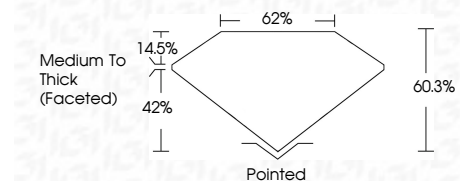

**ELECTRONIC COPY**

LG764692854  
Report verification at igi.org

January 18, 2026  
IGI Report Number **LG764692854**  
Description **LABORATORY GROWN DIAMOND**  
Shape and Cutting Style **PEAR BRILLIANT**  
Measurements **12.03 X 7.65 X 4.61 MM**

**GRADING RESULTS**

Carat Weight **2.50 CARATS**  
Color Grade **D**  
Clarity Grade **VS 1**

**ADDITIONAL GRADING INFORMATION**

Polish **EXCELLENT**  
Symmetry **EXCELLENT**  
Fluorescence **NONE**  
Inscription(s) **IGI LG764692854**  
Comments: This Laboratory Grown Diamond was created by Chemical Vapor Deposition (CVD) growth process. Type IIa

January 18, 2026  
IGI Report No LG764692854  
**PEAR BRILLIANT**  
12.03 X 7.65 X 4.61 MM  
2.50 CARATS  
D  
VS 1  
60.3%  
42%  
Medium To Thick (Faceted)  
Pointed  
EXCELLENT  
EXCELLENT  
NONE  
IGI LG764692854  
Comments: This Laboratory Grown Diamond was created by Chemical Vapor Deposition (CVD) growth process. Type IIa

**GRADING RESULTS**

Carat Weight **2.50 CARATS**  
Color Grade **D**  
Clarity Grade **VS 1**

**ADDITIONAL GRADING INFORMATION**

Polish **EXCELLENT**  
Symmetry **EXCELLENT**  
Fluorescence **NONE**  
Inscription(s) **IGI LG764692854**