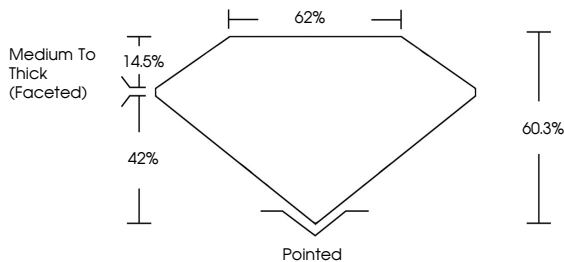

January 18, 2026  
IGI Report No LG764692854  
**PEAR BRILLIANT**  
12.03 X 7.65 X 4.61 MM  
2.50 CARATS  
D  
VS 1  
60.3%  
42%  
Medium To Thick (Faceted)  
Pointed  
EXCELLENT  
EXCELLENT  
NONE  
IGI LG764692854  
Comments: This Laboratory Grown Diamond was created by Chemical Vapor Deposition (CVD) growth process. Type IIa

**LABORATORY GROWN DIAMOND REPORT**

January 18, 2026  
IGI Report Number **LG764692854**  
Description **LABORATORY GROWN DIAMOND**  
Shape and Cutting Style **PEAR BRILLIANT**  
Measurements **12.03 X 7.65 X 4.61 MM**

**GRADING RESULTS**

Carat Weight **2.50 CARATS**  
Color Grade **D**  
Clarity Grade **VS 1**

**ADDITIONAL GRADING INFORMATION**

Polish **EXCELLENT**  
Symmetry **EXCELLENT**  
Fluorescence **NONE**  
Inscription(s) **IGI LG764692854**

Comments: This Laboratory Grown Diamond was created by Chemical Vapor Deposition (CVD) growth process. Type IIa

**PROPORTIONS**

Sample Image Used

**CLARITY CHARACTERISTICS**

**KEY TO SYMBOLS**

Red symbols indicate internal characteristics.  
Green symbols indicate external characteristics.