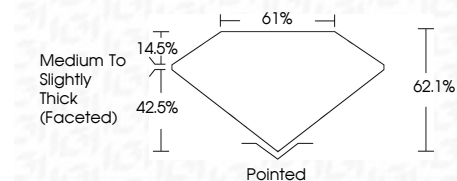

ELECTRONIC COPY

LG764662861
Report verification at igi.org

January 8, 2026
IGI Report Number **LG764662861**
Description **LABORATORY GROWN DIAMOND**
Shape and Cutting Style **SQUARE CUSHION MODIFIED BRILLIANT**
Measurements **7.21 X 7.17 X 4.45 MM**

GRADING RESULTS
Carat Weight **2.05 CARATS**
Color Grade **E**
Clarity Grade **VVS 2**

ADDITIONAL GRADING INFORMATION
Polish **EXCELLENT**
Symmetry **EXCELLENT**
Fluorescence **NONE**
Inscription(s) **IGI LG764662861**
Comments: This Laboratory Grown Diamond was created by Chemical Vapor Deposition (CVD) growth process. Type IIa

January 8, 2026
IGI Report No LG764662861
SQUARE CUSHION MODIFIED BRILLIANT
2.05 CARATS **E**
2.05 CARATS
Color Grade **VVS 2**
7.21 X 7.17 X 4.45 MM
Depth **62.1%**
Table **14.5%**
Girdle **Medium to Slightly Thick (Faceted)**
Culet **Pointed**
Polish **EXCELLENT**
Symmetry **EXCELLENT**
Fluorescence **NONE**
Inscription(s) **IGI LG764662861**
Comments: This Laboratory Grown Diamond was created by Chemical Vapor Deposition (CVD) growth process. Type IIa

LABORATORY GROWN DIAMOND REPORT

January 8, 2026
IGI Report Number **LG764662861**
Description **LABORATORY GROWN DIAMOND**
Shape and Cutting Style **SQUARE CUSHION MODIFIED BRILLIANT**
Measurements **7.21 X 7.17 X 4.45 MM**