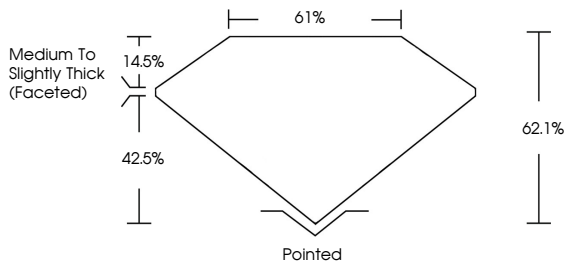

PROPORTIONS