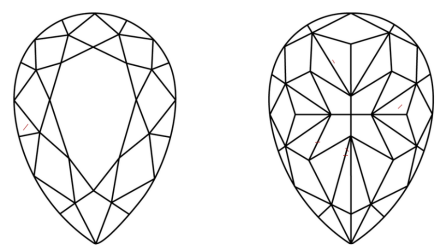

CLARITY CHARACTERISTICS

KEY TO SYMBOLS
Red symbols indicate internal characteristics.
Green symbols indicate external characteristics.

COLOR

D	E	F	G	H	I	J	Faint	Very Light	Light

CLARITY

FL	IF	VS¹⁻²	VS¹⁻²	SI¹⁻²	I¹⁻³
Flawless	Internally Flawless	Very Very Slightly Included	Very Slightly Included	Slightly Included	Included