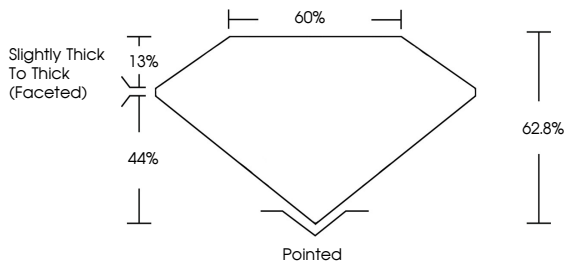

PROPORTIONS