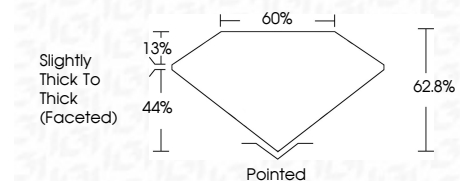

ELECTRONIC COPY

LG764659260
Report verification at igi.org

January 15, 2026
IGI Report Number **LG764659260**
Description **LABORATORY GROWN DIAMOND**
Shape and Cutting Style **PEAR MODIFIED BRILLIANT**
Measurements **13.95 X 9.04 X 5.68 MM**

GRADING RESULTS
Carat Weight **5.10 CARATS**
Color Grade **FANCY VIVID PINK**
Clarity Grade **VS 2**

ADDITIONAL GRADING INFORMATION
Polish **EXCELLENT**
Symmetry **EXCELLENT**
Fluorescence **SLIGHT**
Inscription(s) **IGI LG764659260**
Comments: This Laboratory Grown Diamond was created by Chemical Vapor Deposition (CVD) growth process. Indications of post-growth treatment.

January 15, 2026
IGI Report No **LG764659260**
PEAR MODIFIED BRILLIANT
13.95 X 9.04 X 5.68 MM
5.10 CARATS
FANCY VIVID PINK
VS 2
62.8%
60%
Slightly Thick To Thick (Faceted)
Pointed
EXCELLENT
EXCELLENT
SLIGHT
IGI LG764659260
Comments: This Laboratory Grown Diamond was created by Chemical Vapor Deposition (CVD) growth process. Indications of post-growth treatment.

GRADING RESULTS
Carat Weight **5.10 CARATS**
Color Grade **FANCY VIVID PINK**
Clarity Grade **VS 2**

ADDITIONAL GRADING INFORMATION
Polish **EXCELLENT**
Symmetry **EXCELLENT**
Fluorescence **SLIGHT**
Inscription(s) **IGI LG764659260**