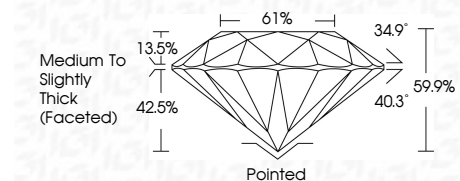

ELECTRONIC COPY

LG764658345
Report verification at igi.org

January 16, 2026
IGI Report Number **LG764658345**
Description **LABORATORY GROWN DIAMOND**
Shape and Cutting Style **ROUND BRILLIANT**
Measurements **8.72 - 8.80 X 5.25 MM**

GRADING RESULTS

Carat Weight **2.51 CARATS**
Color Grade **D**
Clarity Grade **VVS 2**
Cut Grade **EXCELLENT**

ADDITIONAL GRADING INFORMATION

Polish **EXCELLENT**
Symmetry **EXCELLENT**
Fluorescence **NONE**
Inscription(s) **(IGI) LG764658345**
Comments: This Laboratory Grown Diamond was created by Chemical Vapor Deposition (CVD) growth process. Type IIa

January 16, 2026
IGI Report No LG764658345
ROUND BRILLIANT
8.72 - 8.80 X 5.25 MM
2.51 CARATS
Color Grade **D**
Clarity Grade **VVS 2**
Cut Grade **EXCELLENT**
Depth **59.9%**
Table **61%**
Girdle **Medium To Slightly Thick (Faceted)**
Culet **Pointed**
Polish **EXCELLENT**
Symmetry **EXCELLENT**
Fluorescence **NONE**
Inscription(s) **(IGI) LG764658345**
Comments: This Laboratory Grown Diamond was created by Chemical Vapor Deposition (CVD) growth process. Type IIa

January 16, 2026
IGI Report Number **LG764658345**
Description **LABORATORY GROWN DIAMOND**
Shape and Cutting Style **ROUND BRILLIANT**
Measurements **8.72 - 8.80 X 5.25 MM**

GRADING RESULTS

Carat Weight **2.51 CARATS**
Color Grade **D**
Clarity Grade **VVS 2**
Cut Grade **EXCELLENT**