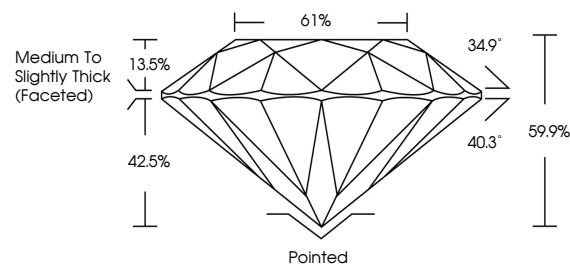

GRADING RESULTS

Carat Weight **2.51 CARATS**
Color Grade **D**
Clarity Grade **VVS 2**
Cut Grade **EXCELLENT**

ADDITIONAL GRADING INFORMATION

Polish **EXCELLENT**
Symmetry **EXCELLENT**
Fluorescence **NONE**
Inscription(s) **(IGI) LG764658345**
Comments: This Laboratory Grown Diamond was created by Chemical Vapor Deposition (CVD) growth process. Type IIa

January 16, 2026
IGI Report No LG764658345
ROUND BRILLIANT
8.72 - 8.80 X 5.25 MM
2.51 CARATS
Color Grade **D**
Clarity Grade **VVS 2**
Cut Grade **EXCELLENT**
Depth **59.9%**
Table **61%**
Girdle **Medium To Slightly Thick (Faceted)**
Culet **Pointed**
Polish **EXCELLENT**
Symmetry **EXCELLENT**
Fluorescence **NONE**
Inscription(s) **(IGI) LG764658345**
Comments: This Laboratory Grown Diamond was created by Chemical Vapor Deposition (CVD) growth process. Type IIa

January 16, 2026
IGI Report Number **LG764658345**
Description **LABORATORY GROWN DIAMOND**
Shape and Cutting Style **ROUND BRILLIANT**
Measurements **8.72 - 8.80 X 5.25 MM**

GRADING RESULTS

Carat Weight **2.51 CARATS**
Color Grade **D**
Clarity Grade **VVS 2**
Cut Grade **EXCELLENT**

PROPORTIONS

CLARITY CHARACTERISTICS

KEY TO SYMBOLS

Red symbols indicate internal characteristics.
Green symbols indicate external characteristics.

Sample Image Used

COLOR

D E F G H I J Faint Very Light Light