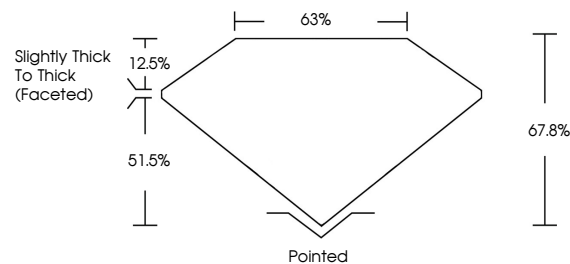

Measurements **10.96 X 10.80 X 7.32 MM**

GRADING RESULTS

Carat Weight **6.84 CARATS**
Color Grade **E**
Clarity Grade **VVS 2**

Sample Image Used

ADDITIONAL GRADING INFORMATION

Polish **EXCELLENT**
Symmetry **EXCELLENT**
Fluorescence **NONE**
Inscription(s) **(IGI) LG764655744**
Comments: This Laboratory Grown Diamond was created by Chemical Vapor Deposition (CVD) growth process. Type IIa

January 8, 2026
IGI Report No **LG764655744**
SQUARE CUSHION MODIFIED BRILLIANT
Carat Weight **6.84 CARATS**
Color Grade **E**
Clarity Grade **VVS 2**
Depth **67.8%**
Table **51.5%**
Girdle **Slightly Thick To Thick (Faceted)**
Culet **Pointed**
Polish **EXCELLENT**
Symmetry **EXCELLENT**
Fluorescence **NONE**
Inscription(s) **(IGI) LG764655744**

GRADING RESULTS

Carat Weight **6.84 CARATS**
Color Grade **E**
Clarity Grade **VVS 2**

ADDITIONAL GRADING INFORMATION

Polish **EXCELLENT**
Symmetry **EXCELLENT**
Fluorescence **NONE**
Inscription(s) **(IGI) LG764655744**

Comments: This Laboratory Grown Diamond was created by Chemical Vapor Deposition (CVD) growth process. Type IIa

PROPORTIONS

CLARITY CHARACTERISTICS

KEY TO SYMBOLS

Red symbols indicate internal characteristics.
Green symbols indicate external characteristics.