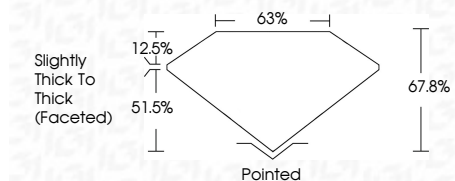

ELECTRONIC COPY

LG764655744
Report verification at igi.org

January 8, 2026
IGI Report Number **LG764655744**
Description **LABORATORY GROWN DIAMOND**
Shape and Cutting Style **SQUARE CUSHION MODIFIED BRILLIANT**

Measurements **10.96 X 10.80 X 7.32 MM**

GRADING RESULTS

Carat Weight **6.84 CARATS**
Color Grade **E**
Clarity Grade **VVS 2**

Sample Image Used

ADDITIONAL GRADING INFORMATION

Polish **EXCELLENT**
Symmetry **EXCELLENT**
Fluorescence **NONE**
Inscription(s) **(IGI) LG764655744**
Comments: This Laboratory Grown Diamond was created by Chemical Vapor Deposition (CVD) growth process. Type IIa

January 8, 2026
IGI Report No **LG764655744**
SQUARE CUSHION MODIFIED BRILLIANT
Carat Weight **6.84 CARATS**
Color Grade **E**
Clarity Grade **VVS 2**
Depth **67.8%**
Table **51.5%**
Girdle **Slightly Thick To Thick (Faceted)**
Culet **Pointed**
Polish **EXCELLENT**
Symmetry **EXCELLENT**
Fluorescence **NONE**
Inscription(s) **(IGI) LG764655744**

GRADING RESULTS

Carat Weight **6.84 CARATS**
Color Grade **E**
Clarity Grade **VVS 2**

ADDITIONAL GRADING INFORMATION

Polish **EXCELLENT**
Symmetry **EXCELLENT**
Fluorescence **NONE**
Inscription(s) **(IGI) LG764655744**