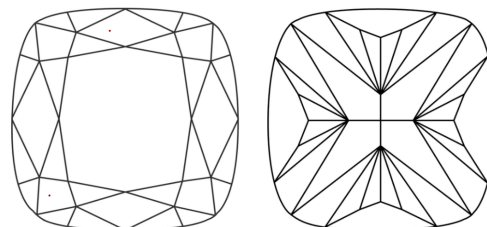

CLARITY CHARACTERISTICS

KEY TO SYMBOLS

Red symbols indicate internal characteristics.
Green symbols indicate external characteristics.

COLOR

D E F G H I J Faint Very Light Light

CLARITY

FL	IF	VVS¹⁻²	VS¹⁻²	SI¹⁻²	I¹⁻³
Flawless	Internally Flawless	Very Very Slightly Included	Very Slightly Included	Slightly Included	Included