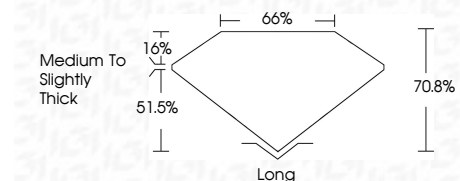

ELECTRONIC COPY

LG764655407
Report verification at igi.org

January 19, 2026
IGI Report Number **LG764655407**
Description **LABORATORY GROWN DIAMOND**
Shape and Cutting Style **EMERALD CUT**
Measurements **11.43 X 8.15 X 5.77 MM**

GRADING RESULTS

Carat Weight **5.51 CARATS**
Color Grade **D**
Clarity Grade **VS 1**

ADDITIONAL GRADING INFORMATION

Polish **EXCELLENT**
Symmetry **EXCELLENT**
Fluorescence **NONE**
Inscription(s) **(IGI) LG764655407**
Comments: This Laboratory Grown Diamond was created by Chemical Vapor Deposition (CVD) growth process. Type IIa

January 19, 2026
IGI Report No **LG764655407**
EMERALD CUT
11.43 X 8.15 X 5.77 MM
Carat Weight **5.51 CARATS**
Color Grade **D**
Clarity Grade **VS 1**
Depth **70.8%**
Table **66%**
Girdle **Medium to Slightly Thick**
Culet **Long**
Polish **EXCELLENT**
Symmetry **EXCELLENT**
Fluorescence **NONE**
Inscription(s) **(IGI) LG764655407**
Comments: This Laboratory Grown Diamond was created by Chemical Vapor Deposition (CVD) growth process. Type IIa

LABORATORY GROWN DIAMOND REPORT

January 19, 2026
IGI Report Number **LG764655407**
Description **LABORATORY GROWN DIAMOND**
Shape and Cutting Style **EMERALD CUT**
Measurements **11.43 X 8.15 X 5.77 MM**