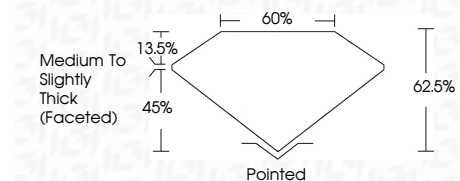

ELECTRONIC COPY

LG764654412
Report verification at igi.org

January 12, 2026
IGI Report Number **LG764654412**
Description **LABORATORY GROWN DIAMOND**
Shape and Cutting Style **OVAL BRILLIANT**
Measurements **10.79 X 7.69 X 4.81 MM**

GRADING RESULTS

Carat Weight **2.51 CARATS**
Color Grade **G**
Clarity Grade **VS 1**

ADDITIONAL GRADING INFORMATION

Polish **EXCELLENT**
Symmetry **EXCELLENT**
Fluorescence **NONE**
Inscription(s) **(IGI) LG764654412**
Comments: This Laboratory Grown Diamond was created by Chemical Vapor Deposition (CVD) growth process. Type IIa

January 12, 2026
IGI Report No **LG764654412**
OVAL BRILLIANT
10.79 X 7.69 X 4.81 MM
Carat Weight **2.51 CARATS**
Color Grade **G**
Clarity Grade **VS 1**
Table **62.5%**
Depth **45%**
Girdle **Medium to Slightly Thick (Faceted)**
Culet **Pointed**
Polish **EXCELLENT**
Symmetry **EXCELLENT**
Fluorescence **NONE**
Inscription(s) **(IGI) LG764654412**
Comments: This Laboratory Grown Diamond was created by Chemical Vapor Deposition (CVD) growth process. Type IIa

January 12, 2026
IGI Report Number **LG764654412**
Description **LABORATORY GROWN DIAMOND**
Shape and Cutting Style **OVAL BRILLIANT**
Measurements **10.79 X 7.69 X 4.81 MM**

GRADING RESULTS

Carat Weight **2.51 CARATS**
Color Grade **G**
Clarity Grade **VS 1**