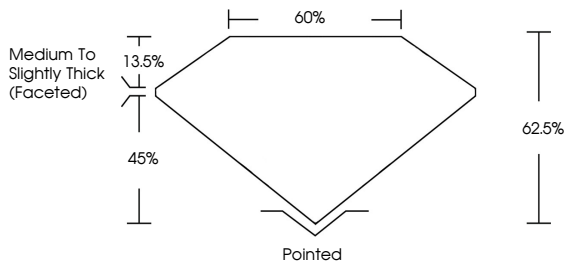

GRADING RESULTS

Carat Weight **2.51 CARATS**
Color Grade **G**
Clarity Grade **VS 1**

ADDITIONAL GRADING INFORMATION

Polish **EXCELLENT**
Symmetry **EXCELLENT**
Fluorescence **NONE**
Inscription(s) **(IGI) LG764654412**
Comments: This Laboratory Grown Diamond was created by Chemical Vapor Deposition (CVD) growth process. Type IIa

January 12, 2026
IGI Report No **LG764654412**
OVAL BRILLIANT
10.79 X 7.69 X 4.81 MM
Carat Weight **2.51 CARATS**
Color Grade **G**
Clarity Grade **VS 1**
Table **62.5%**
Depth **45%**
Girdle **Medium to Slightly Thick (Faceted)**
Culet **Pointed**
Polish **EXCELLENT**
Symmetry **EXCELLENT**
Fluorescence **NONE**
Inscription(s) **(IGI) LG764654412**
Comments: This Laboratory Grown Diamond was created by Chemical Vapor Deposition (CVD) growth process. Type IIa

January 12, 2026
IGI Report Number **LG764654412**
Description **LABORATORY GROWN DIAMOND**
Shape and Cutting Style **OVAL BRILLIANT**
Measurements **10.79 X 7.69 X 4.81 MM**

GRADING RESULTS

Carat Weight **2.51 CARATS**
Color Grade **G**
Clarity Grade **VS 1**

PROPORTIONS

Sample Image Used

CLARITY CHARACTERISTICS

KEY TO SYMBOLS

Red symbols indicate internal characteristics.
Green symbols indicate external characteristics.

COLOR

D	E	F	G	H	I	J	Faint	Very Light	Light
---	---	---	---	---	---	---	-------	------------	-------