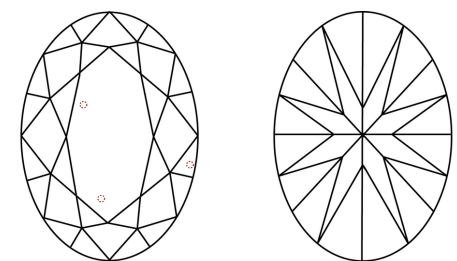

January 12, 2026
IGI Report No **LG764654412**
OVAL BRILLIANT
10.79 X 7.69 X 4.81 MM
Carat Weight **2.51 CARATS**
Color Grade **G**
Clarity Grade **VS 1**
Table **62.5%**
Depth **45%**
Girdle **Medium to Slightly Thick (Faceted)**
Culet **Pointed**
Polish **EXCELLENT**
Symmetry **EXCELLENT**
Fluorescence **NONE**
Inscription(s) **(IGI) LG764654412**
Comments: This Laboratory Grown Diamond was created by Chemical Vapor Deposition (CVD) growth process. Type IIa

January 12, 2026
IGI Report Number **LG764654412**
Description **LABORATORY GROWN DIAMOND**
Shape and Cutting Style **OVAL BRILLIANT**
Measurements **10.79 X 7.69 X 4.81 MM**

GRADING RESULTS

Carat Weight **2.51 CARATS**
Color Grade **G**
Clarity Grade **VS 1**

PROPORTIONS

Sample Image Used

CLARITY CHARACTERISTICS

KEY TO SYMBOLS

Red symbols indicate internal characteristics.
Green symbols indicate external characteristics.

COLOR

D	E	F	G	H	I	J	Faint	Very Light	Light
---	---	---	---	---	---	---	-------	------------	-------