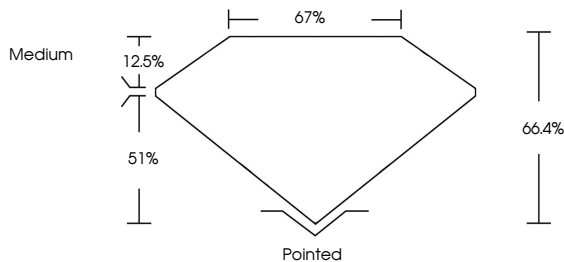

Measurements **10.31 X 7.14 X 4.74 MM**

GRADING RESULTS

Carat Weight **2.99 CARATS**
Color Grade **E**
Clarity Grade **VVS 2**

ADDITIONAL GRADING INFORMATION

Polish **EXCELLENT**
Symmetry **EXCELLENT**
Fluorescence **NONE**
Inscription(s) **IGI LG764653239**

Comments: This Laboratory Grown Diamond was created by Chemical Vapor Deposition (CVD) growth process. Type IIa

January 9, 2026
IGI Report No **LG764653239**
CUT CORNERED RECT. MODIFIED BRILLIANT
10.31 X 7.14 X 4.74 MM
Carat Weight **2.99 CARATS**
Color Grade **E**
Clarity Grade **VVS 2**
Depth **66.4%**
Table **67%**
Girdle **Medium**
Culet **Pointed**
Polish **EXCELLENT**
Symmetry **EXCELLENT**
Fluorescence **NONE**
Inscription(s) **IGI LG764653239**
Comments: This Laboratory Grown Diamond was created by Chemical Vapor Deposition (CVD) growth process. Type IIa

GRADING RESULTS

Carat Weight **2.99 CARATS**
Color Grade **E**
Clarity Grade **VVS 2**

ADDITIONAL GRADING INFORMATION

Polish **EXCELLENT**
Symmetry **EXCELLENT**
Fluorescence **NONE**
Inscription(s) **IGI LG764653239**

Comments: This Laboratory Grown Diamond was created by Chemical Vapor Deposition (CVD) growth process. Type IIa

PROPORTIONS

Sample Image Used

CLARITY CHARACTERISTICS

KEY TO SYMBOLS

Red symbols indicate internal characteristics.
Green symbols indicate external characteristics.