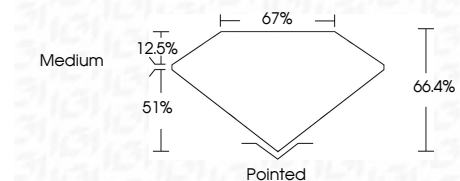

Measurements **10.31 X 7.14 X 4.74 MM**

GRADING RESULTS

Carat Weight **2.99 CARATS**
Color Grade **E**
Clarity Grade **VVS 2**

ADDITIONAL GRADING INFORMATION

Polish **EXCELLENT**
Symmetry **EXCELLENT**
Fluorescence **NONE**
Inscription(s) **IGI LG764653239**

Comments: This Laboratory Grown Diamond was created by Chemical Vapor Deposition (CVD) growth process. Type IIa

January 9, 2026
IGI Report No **LG764653239**
CUT CORNERED RECT. MODIFIED BRILLIANT
10.31 X 7.14 X 4.74 MM
Carat Weight **2.99 CARATS**
Color Grade **E**
Clarity Grade **VVS 2**
Depth **66.4%**
Table **67%**
Girdle **Medium**
Culet **Pointed**
Polish **EXCELLENT**
Symmetry **EXCELLENT**
Fluorescence **NONE**
Inscription(s) **IGI LG764653239**
Comments: This Laboratory Grown Diamond was created by Chemical Vapor Deposition (CVD) growth process. Type IIa

LABORATORY GROWN DIAMOND REPORT

January 9, 2026
IGI Report Number **LG764653239**
Description **LABORATORY GROWN DIAMOND**
Shape and Cutting Style **CUT CORNERED RECTANGULAR
MODIFIED BRILLIANT**
Measurements **10.31 X 7.14 X 4.74 MM**

GRADING RESULTS

Carat Weight **2.99 CARATS**
Color Grade **E**
Clarity Grade **VVS 2**

ADDITIONAL GRADING INFORMATION

Polish **EXCELLENT**
Symmetry **EXCELLENT**
Fluorescence **NONE**
Inscription(s) **IGI LG764653239**