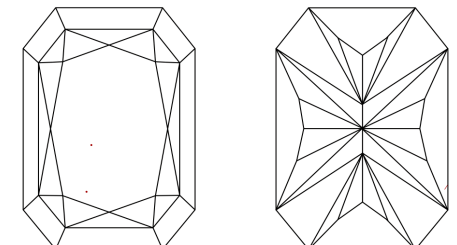

CLARITY CHARACTERISTICS

KEY TO SYMBOLS

Red symbols indicate internal characteristics.
Green symbols indicate external characteristics.

COLOR

D E F G H I J Faint Very Light Light

CLARITY

FL	IF	VVS¹⁻²	VS¹⁻²	SI¹⁻²	I¹⁻³
Flawless	Internally Flawless	Very Very Slightly Included	Very Slightly Included	Slightly Included	Included