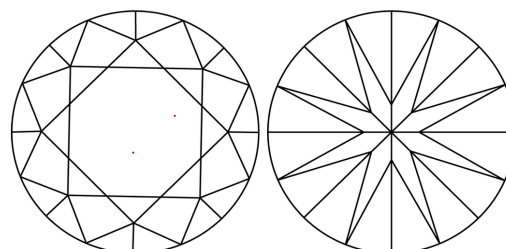

CLARITY CHARACTERISTICS

KEY TO SYMBOLS

Red symbols indicate internal characteristics.
Green symbols indicate external characteristics.

COLOR

D E F G H I J Faint Very Light Light

CLARITY

FL	IF	VVS¹⁻²	VS¹⁻²	SI¹⁻²	I¹⁻³
Flawless	Internally Flawless	Very Very Slightly Included	Very Slightly Included	Slightly Included	Included