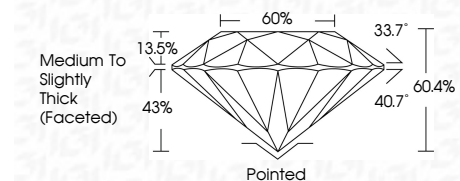

ELECTRONIC COPY

LG764621352
Report verification at igi.org

January 11, 2026
IGI Report Number **LG764621352**
Description **LABORATORY GROWN DIAMOND**
Shape and Cutting Style **ROUND BRILLIANT**
Measurements **8.81 - 8.84 X 5.33 MM**

GRADING RESULTS
Carat Weight **2.57 CARATS**
Color Grade **D**
Clarity Grade **VVS 2**
Cut Grade **IDEAL**

ADDITIONAL GRADING INFORMATION
Polish **EXCELLENT**
Symmetry **EXCELLENT**
Fluorescence **NONE**
Inscription(s) **IGI LG764621352**
Comments: This Laboratory Grown Diamond was created by Chemical Vapor Deposition (CVD) growth process. Type IIa

January 11, 2026
IGI Report No LG764621352
ROUND BRILLIANT
8.81 - 8.84 X 5.33 MM
2.57 CARATS
Color Grade **D**
Clarity Grade **VVS 2**
Cut Grade **IDEAL**
Depth **60.4%**
Table **60%**
Girdle **Medium To Slightly Thick (Faceted)**
Culet **Pointed**
Polish **EXCELLENT**
Symmetry **EXCELLENT**
Fluorescence **NONE**
Inscription(s) **IGI LG764621352**
Comments: This Laboratory Grown Diamond was created by Chemical Vapor Deposition (CVD) growth process. Type IIa

GRADING RESULTS
Carat Weight **2.57 CARATS**
Color Grade **D**
Clarity Grade **VVS 2**
Cut Grade **IDEAL**

ADDITIONAL GRADING INFORMATION
Polish **EXCELLENT**
Symmetry **EXCELLENT**
Fluorescence **NONE**
Inscription(s) **IGI LG764621352**