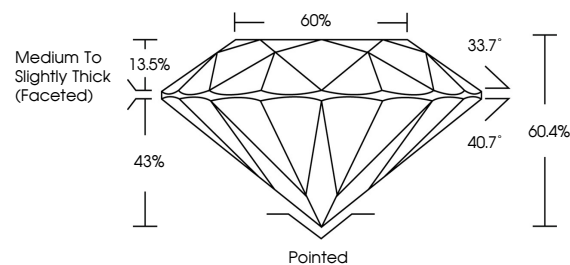

PROPORTIONS