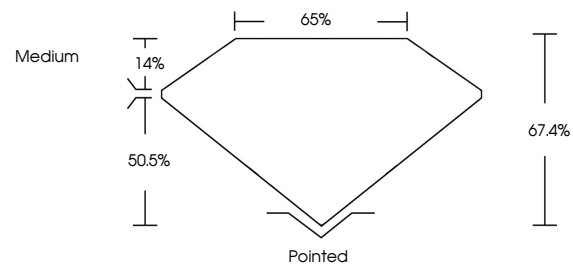

PROPORTIONS