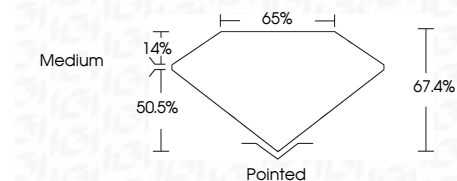

**ELECTRONIC COPY**

LG764618621  
Report verification at igi.org

January 9, 2026  
IGI Report Number **LG764618621**  
Description **LABORATORY GROWN DIAMOND**  
Shape and Cutting Style **CUT CORNERED  
RECTANGULAR MODIFIED  
BRILLIANT**

Measurements **11.03 X 7.46 X 5.03 MM**

**GRADING RESULTS**

Carat Weight **3.54 CARATS**  
Color Grade **D**  
Clarity Grade **VS 1**

**ADDITIONAL GRADING INFORMATION**

Polish **EXCELLENT**  
Symmetry **EXCELLENT**  
Fluorescence **NONE**  
Inscription(s) **IGI LG764618621**  
Comments: This Laboratory Grown Diamond was created by Chemical Vapor Deposition (CVD) growth process. Type IIa

January 9, 2026  
IGI Report No LG764618621  
CUT CORNERED RECT. MODIFIED BRILLIANT  
3.54 CARATS  
D  
3.54 CARATS  
D  
VS 1  
67.4%  
50.5%  
Medium  
Pointed  
EXCELLENT  
EXCELLENT  
NONE  
IGI LG764618621  
Comments: This Laboratory Grown Diamond was created by Chemical Vapor Deposition (CVD) growth process. Type IIa

**GRADING RESULTS**

Carat Weight **3.54 CARATS**  
Color Grade **D**  
Clarity Grade **VS 1**

**ADDITIONAL GRADING INFORMATION**

Polish **EXCELLENT**  
Symmetry **EXCELLENT**  
Fluorescence **NONE**  
Inscription(s) **IGI LG764618621**