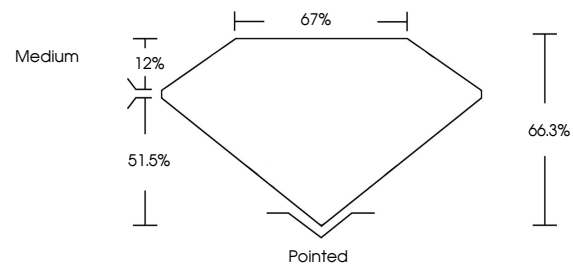

Measurements **15.90 X 10.92 X 7.24 MM**

GRADING RESULTS

Carat Weight **10.87 CARATS**
Color Grade **F**
Clarity Grade **VVS 2**

ADDITIONAL GRADING INFORMATION

Polish **EXCELLENT**
Symmetry **EXCELLENT**
Fluorescence **NONE**
Inscription(s) **(IGI) LG764618123**
Comments: This Laboratory Grown Diamond was created by Chemical Vapor Deposition (CVD) growth process. Type IIa

January 8, 2026
IGI Report No LG764618123
CUT CORNERED RECT. MODIFIED BRILLIANT
15.90 X 10.92 X 7.24 MM
Carat Weight **10.87 CARATS**
Color Grade **F**
Clarity Grade **VVS 2**
Depth **66.3%**
Table **51.5%**
Girdle **Medium**
Culet **Pointed**
Polish **EXCELLENT**
Symmetry **EXCELLENT**
Fluorescence **NONE**
Inscription(s) **(IGI) LG764618123**
Comments: This Laboratory Grown Diamond was created by Chemical Vapor Deposition (CVD) growth process. Type IIa

GRADING RESULTS

Carat Weight **10.87 CARATS**
Color Grade **F**
Clarity Grade **VVS 2**

ADDITIONAL GRADING INFORMATION

Polish **EXCELLENT**
Symmetry **EXCELLENT**
Fluorescence **NONE**
Inscription(s) **(IGI) LG764618123**

Comments: This Laboratory Grown Diamond was created by Chemical Vapor Deposition (CVD) growth process. Type IIa

PROPORTIONS

CLARITY CHARACTERISTICS

KEY TO SYMBOLS

Red symbols indicate internal characteristics.
Green symbols indicate external characteristics.