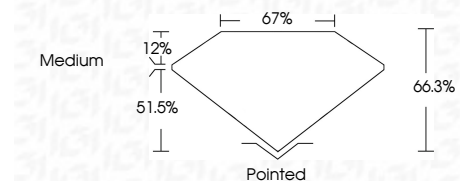

Measurements **15.90 X 10.92 X 7.24 MM**

GRADING RESULTS

Carat Weight **10.87 CARATS**
Color Grade **F**
Clarity Grade **VVS 2**

ADDITIONAL GRADING INFORMATION

Polish **EXCELLENT**
Symmetry **EXCELLENT**
Fluorescence **NONE**
Inscription(s) **(IGI) LG764618123**
Comments: This Laboratory Grown Diamond was created by Chemical Vapor Deposition (CVD) growth process. Type IIa

January 8, 2026
IGI Report No LG764618123
CUT CORNERED RECT. MODIFIED BRILLIANT
15.90 X 10.92 X 7.24 MM
Carat Weight **10.87 CARATS**
Color Grade **F**
Clarity Grade **VVS 2**
Depth **66.3%**
Table **51.5%**
Girdle **Medium**
Culet **Pointed**
Polish **EXCELLENT**
Symmetry **EXCELLENT**
Fluorescence **NONE**
Inscription(s) **(IGI) LG764618123**
Comments: This Laboratory Grown Diamond was created by Chemical Vapor Deposition (CVD) growth process. Type IIa

LABORATORY GROWN DIAMOND REPORT

January 8, 2026
IGI Report Number **LG764618123**
Description **LABORATORY GROWN DIAMOND**
Shape and Cutting Style **CUT CORNERED RECTANGULAR
MODIFIED BRILLIANT**
Measurements **15.90 X 10.92 X 7.24 MM**

GRADING RESULTS

Carat Weight **10.87 CARATS**
Color Grade **F**
Clarity Grade **VVS 2**

ADDITIONAL GRADING INFORMATION

Polish **EXCELLENT**
Symmetry **EXCELLENT**
Fluorescence **NONE**
Inscription(s) **(IGI) LG764618123**