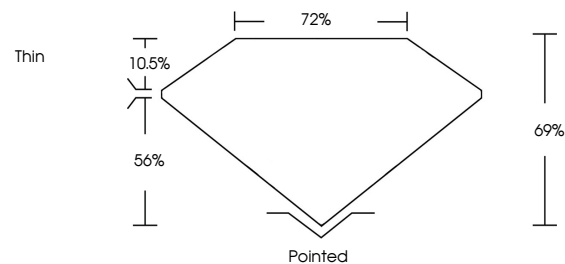

Measurements **12.60 X 9.04 X 6.24 MM**

GRADING RESULTS

Carat Weight **5.87 CARATS**
Color Grade **G**
Clarity Grade **VVS 2**

ADDITIONAL GRADING INFORMATION

Polish **EXCELLENT**
Symmetry **EXCELLENT**
Fluorescence **NONE**
Inscription(s) **IGI LG764615179**
Comments: This Laboratory Grown Diamond was created by Chemical Vapor Deposition (CVD) growth process. Type IIa

GRADING RESULTS

Carat Weight **5.87 CARATS**
Color Grade **G**
Clarity Grade **VVS 2**

ADDITIONAL GRADING INFORMATION

Polish **EXCELLENT**
Symmetry **EXCELLENT**
Fluorescence **NONE**
Inscription(s) **IGI LG764615179**

Comments: This Laboratory Grown Diamond was created by Chemical Vapor Deposition (CVD) growth process. Type IIa

PROPORTIONS

Sample Image Used

CLARITY CHARACTERISTICS

KEY TO SYMBOLS

Red symbols indicate internal characteristics.
Green symbols indicate external characteristics.