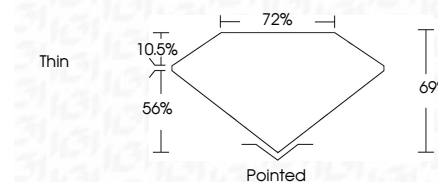

ELECTRONIC COPY

LG764615179
Report verification at igi.org

January 23, 2026
IGI Report Number **LG764615179**
Description **LABORATORY GROWN DIAMOND**

Shape and Cutting Style **CUT CORNERED
RECTANGULAR MODIFIED
BRILLIANT**

Measurements **12.60 X 9.04 X 6.24 MM**

GRADING RESULTS

Carat Weight **5.87 CARATS**
Color Grade **G**
Clarity Grade **VVS 2**

ADDITIONAL GRADING INFORMATION

Polish **EXCELLENT**
Symmetry **EXCELLENT**
Fluorescence **NONE**
Inscription(s) **IGI LG764615179**
Comments: This Laboratory Grown Diamond was created by Chemical Vapor Deposition (CVD) growth process. Type IIa

January 23, 2026
IGI Report No LG764615179
CUT CORNERED RECT. MODIFIED BRILLIANT
12.60 X 9.04 X 6.24 MM
5.87 CARATS
G
VVS 2
6%
72%
Thin
Pointed
EXCELLENT
EXCELLENT
NONE
IGI LG764615179
Comments: This Laboratory Grown Diamond was created by Chemical Vapor Deposition (CVD) growth process. Type IIa

GRADING RESULTS

Carat Weight **5.87 CARATS**
Color Grade **G**
Clarity Grade **VVS 2**

ADDITIONAL GRADING INFORMATION

Polish **EXCELLENT**
Symmetry **EXCELLENT**
Fluorescence **NONE**
Inscription(s) **IGI LG764615179**