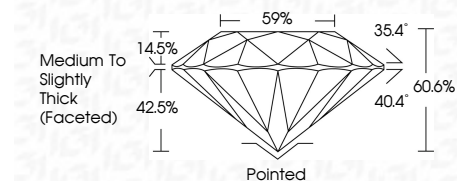

ELECTRONIC COPY

LG764611081
Report verification at igi.org

January 11, 2026
IGI Report Number **LG764611081**
Description **LABORATORY GROWN DIAMOND**
Shape and Cutting Style **ROUND BRILLIANT**
Measurements **6.84 - 6.87 X 4.16 MM**

GRADING RESULTS
Carat Weight **1.20 CARAT**
Color Grade **E**
Clarity Grade **VS 1**
Cut Grade **IDEAL**

ADDITIONAL GRADING INFORMATION
Polish **EXCELLENT**
Symmetry **EXCELLENT**
Fluorescence **NONE**
Inscription(s) **IGI LG764611081**
Comments: This Laboratory Grown Diamond was created by Chemical Vapor Deposition (CVD) growth process. Type IIa

January 11, 2026
IGI Report No LG764611081
ROUND BRILLIANT
6.84 - 6.87 X 4.16 MM
1.20 CARAT
Color Grade **E**
Clarity Grade **VS 1**
Depth **IDEAL**
Table **60.6%**
Girdle **Medium To Slightly Thick (Faceted)**
Culet **Pointed**
Polish **EXCELLENT**
Symmetry **EXCELLENT**
Fluorescence **NONE**
Inscription(s) **IGI LG764611081**
Comments: This Laboratory Grown Diamond was created by Chemical Vapor Deposition (CVD) growth process. Type IIa

January 11, 2026
IGI Report Number **LG764611081**
Description **LABORATORY GROWN DIAMOND**
Shape and Cutting Style **ROUND BRILLIANT**
Measurements **6.84 - 6.87 X 4.16 MM**

GRADING RESULTS
Carat Weight **1.20 CARAT**
Color Grade **E**
Clarity Grade **VS 1**
Cut Grade **IDEAL**