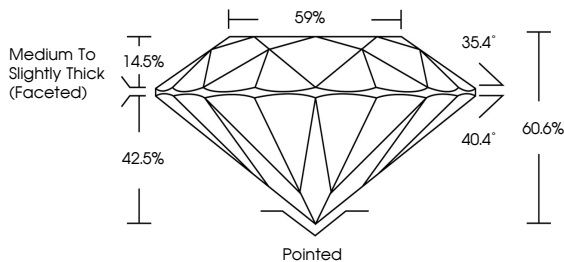

PROPORTIONS