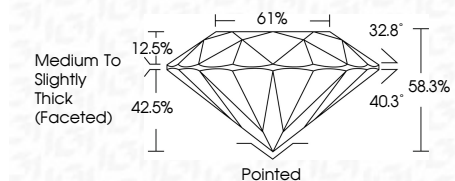

ELECTRONIC COPY

LG764602772
Report verification at igi.org

January 11, 2026
IGI Report Number **LG764602772**
Description **LABORATORY GROWN DIAMOND**
Shape and Cutting Style **ROUND BRILLIANT**
Measurements **8.24 - 8.29 X 4.82 MM**

GRADING RESULTS

Carat Weight **2.01 CARATS**
Color Grade **E**
Clarity Grade **VVS 2**
Cut Grade **EXCELLENT**

Sample Image Used

ADDITIONAL GRADING INFORMATION

Polish **EXCELLENT**
Symmetry **EXCELLENT**
Fluorescence **NONE**
Inscription(s) **IGI LG764602772**
Comments: This Laboratory Grown Diamond was created by Chemical Vapor Deposition (CVD) growth process. Type IIa

January 11, 2026
IGI Report No LG764602772
ROUND BRILLIANT
8.24 - 8.29 X 4.82 MM
Carat Weight **2.01 CARATS**
Color Grade **E**
Clarity Grade **VVS 2**
Cut Grade **EXCELLENT**
Depth **58.3%**
Table **61%**
Girdle **Medium To Slightly Thick (Faceted)**
Culet **Pointed**
Polish **EXCELLENT**
Symmetry **EXCELLENT**
Fluorescence **NONE**
Inscription(s) **IGI LG764602772**
Comments: This Laboratory Grown Diamond was created by Chemical Vapor Deposition (CVD) growth process. Type IIa

January 11, 2026
IGI Report Number **LG764602772**
Description **LABORATORY GROWN DIAMOND**
Shape and Cutting Style **ROUND BRILLIANT**
Measurements **8.24 - 8.29 X 4.82 MM**

GRADING RESULTS

Carat Weight **2.01 CARATS**
Color Grade **E**
Clarity Grade **VVS 2**
Cut Grade **EXCELLENT**