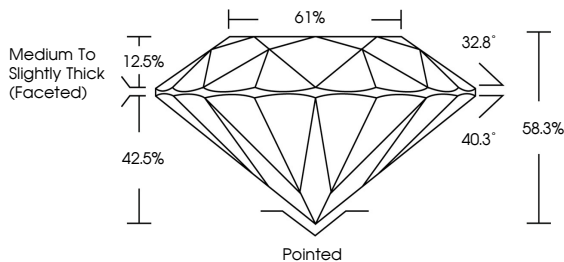

GRADING RESULTS

Carat Weight **2.01 CARATS**
Color Grade **E**
Clarity Grade **VVS 2**
Cut Grade **EXCELLENT**

Sample Image Used

ADDITIONAL GRADING INFORMATION

Polish **EXCELLENT**
Symmetry **EXCELLENT**
Fluorescence **NONE**
Inscription(s) **IGI LG764602772**
Comments: This Laboratory Grown Diamond was created by Chemical Vapor Deposition (CVD) growth process. Type IIa

January 11, 2026
IGI Report No LG764602772
ROUND BRILLIANT
8.24 - 8.29 X 4.82 MM
Carat Weight **2.01 CARATS**
Color Grade **E**
Clarity Grade **VVS 2**
Cut Grade **EXCELLENT**
Depth **58.3%**
Table **61%**
Girdle **Medium To Slightly Thick (Faceted)**
Culet **Pointed**
Polish **EXCELLENT**
Symmetry **EXCELLENT**
Fluorescence **NONE**
Inscription(s) **IGI LG764602772**
Comments: This Laboratory Grown Diamond was created by Chemical Vapor Deposition (CVD) growth process. Type IIa

January 11, 2026
IGI Report Number **LG764602772**
Description **LABORATORY GROWN DIAMOND**
Shape and Cutting Style **ROUND BRILLIANT**
Measurements **8.24 - 8.29 X 4.82 MM**

GRADING RESULTS

Carat Weight **2.01 CARATS**
Color Grade **E**
Clarity Grade **VVS 2**
Cut Grade **EXCELLENT**

PROPORTIONS

CLARITY CHARACTERISTICS

KEY TO SYMBOLS

Red symbols indicate internal characteristics.
Green symbols indicate external characteristics.

COLOR

D E F G H I J Faint Very Light Light

CLARITY

FL	IF	VVS ¹⁻²	VS ¹⁻²	SI ¹⁻²	I ¹⁻³
Flawless	Internally Flawless	Very Very Slightly Included	Very Slightly Included	Slightly Included	Included