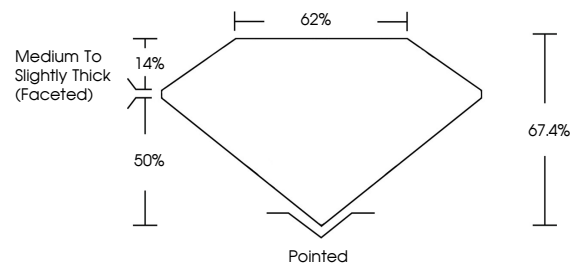

PROPORTIONS