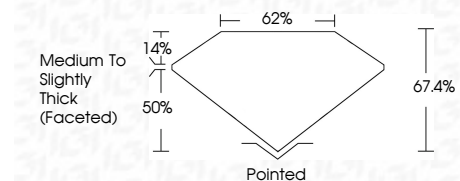

ELECTRONIC COPY

LG764602283
Report verification at igi.org

January 7, 2026
IGI Report Number **LG764602283**
Description **LABORATORY GROWN DIAMOND**
Shape and Cutting Style **SQUARE CUSHION MODIFIED BRILLIANT**
Measurements **7.43 X 7.28 X 4.91 MM**

GRADING RESULTS
Carat Weight **2.05 CARATS**
Color Grade **E**
Clarity Grade **VVS 2**

ADDITIONAL GRADING INFORMATION
Polish **EXCELLENT**
Symmetry **EXCELLENT**
Fluorescence **NONE**
Inscription(s) **IGI LG764602283**
Comments: This Laboratory Grown Diamond was created by Chemical Vapor Deposition (CVD) growth process. Type IIa

January 7, 2026
IGI Report No **LG764602283**
SQUARE CUSHION MODIFIED BRILLIANT
2.05 CARATS **E**
Carat Weight **2.05 CARATS**
Color Grade **E**
Clarity Grade **VVS 2**
Depth **50%**
Table **14%**
Girdle **Medium to Slightly Thick (Faceted)**
Culet **Pointed**
Polish **EXCELLENT**
Symmetry **EXCELLENT**
Fluorescence **NONE**
Inscription(s) **IGI LG764602283**
Comments: This Laboratory Grown Diamond was created by Chemical Vapor Deposition (CVD) growth process. Type IIa

LABORATORY GROWN DIAMOND REPORT

January 7, 2026
IGI Report Number **LG764602283**
Description **LABORATORY GROWN DIAMOND**
Shape and Cutting Style **SQUARE CUSHION MODIFIED BRILLIANT**
Measurements **7.43 X 7.28 X 4.91 MM**