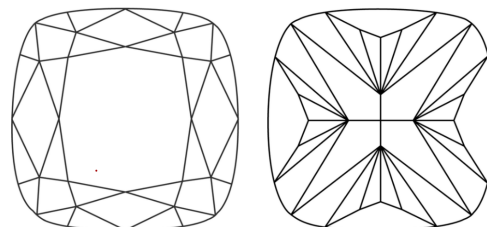

CLARITY CHARACTERISTICS

KEY TO SYMBOLS

Red symbols indicate internal characteristics.
Green symbols indicate external characteristics.