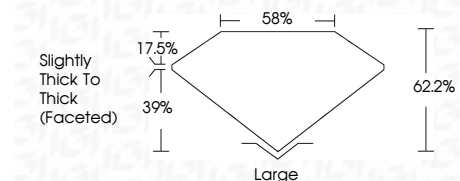

ELECTRONIC COPY

LG763671423
Report verification at igi.org

January 23, 2026
IGI Report Number **LG763671423**
Description **LABORATORY GROWN DIAMOND**
Shape and Cutting Style **PEAR MODIFIED BRILLIANT**
Measurements **8.31 X 5.34 X 3.32 MM**

GRADING RESULTS
Carat Weight **1.06 CARAT**
Color Grade **FANCY VIVID PINK**
Clarity Grade **VS 1**

ADDITIONAL GRADING INFORMATION
Polish **EXCELLENT**
Symmetry **EXCELLENT**
Fluorescence **SLIGHT**
Inscription(s) **IGI LG763671423**
Comments: This Laboratory Grown Diamond was created by Chemical Vapor Deposition (CVD) growth process. Indications of post-growth treatment.

January 23, 2026
IGI Report No **LG763671423**
PEAR MODIFIED BRILLIANT
8.31 X 5.34 X 3.32 MM
1.06 CARAT
FANCY VIVID PINK
VS 1
62.2%
39%
Slightly Thick To Thick (Faceted)
Large
EXCELLENT
EXCELLENT
SLIGHT
IGI LG763671423
Comments: This Laboratory Grown Diamond was created by Chemical Vapor Deposition (CVD) growth process. Indications of post-growth treatment.

GRADING RESULTS
Carat Weight **1.06 CARAT**
Color Grade **FANCY VIVID PINK**
Clarity Grade **VS 1**

ADDITIONAL GRADING INFORMATION
Polish **EXCELLENT**
Symmetry **EXCELLENT**
Fluorescence **SLIGHT**
Inscription(s) **IGI LG763671423**