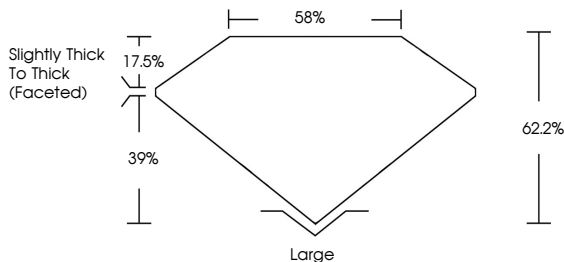

PROPORTIONS