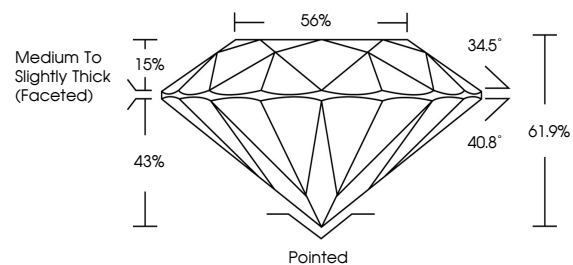

GRADING RESULTS

Carat Weight **2.07 CARATS**
Color Grade **F**
Clarity Grade **VVS 2**
Cut Grade **IDEAL**

ADDITIONAL GRADING INFORMATION

Polish **EXCELLENT**
Symmetry **EXCELLENT**
Fluorescence **NONE**
Inscription(s) **IGI LG763663814**
Comments: This Laboratory Grown Diamond was created by Chemical Vapor Deposition (CVD) growth process. Type IIa

January 6, 2026
IGI Report No **LG763663814**
ROUND BRILLIANT
8.13 - 8.17 X 5.05 MM
Carat Weight **2.07 CARATS**
Color Grade **F**
Clarity Grade **VVS 2**
Cut Grade **IDEAL**
Depth **61.9%**
Table **56%**
Girdle **Medium To Slightly Thick (Faceted)**
Culet **Pointed**
Polish **EXCELLENT**
Symmetry **EXCELLENT**
Fluorescence **NONE**
Inscription(s) **IGI LG763663814**
Comments: This Laboratory Grown Diamond was created by Chemical Vapor Deposition (CVD) growth process. Type IIa

January 6, 2026
IGI Report Number **LG763663814**
Description **LABORATORY GROWN DIAMOND**
Shape and Cutting Style **ROUND BRILLIANT**
Measurements **8.13 - 8.17 X 5.05 MM**

GRADING RESULTS

Carat Weight **2.07 CARATS**
Color Grade **F**
Clarity Grade **VVS 2**
Cut Grade **IDEAL**

PROPORTIONS

CLARITY CHARACTERISTICS

KEY TO SYMBOLS

Red symbols indicate internal characteristics.
Green symbols indicate external characteristics.

Sample Image Used

COLOR

D E F G H I J Faint Very Light Light