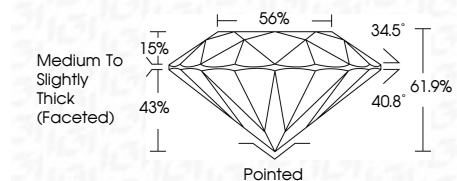

ELECTRONIC COPY

LG763663814
Report verification at igi.org

January 6, 2026
IGI Report Number **LG763663814**
Description **LABORATORY GROWN DIAMOND**
Shape and Cutting Style **ROUND BRILLIANT**
Measurements **8.13 - 8.17 X 5.05 MM**

GRADING RESULTS

Carat Weight **2.07 CARATS**
Color Grade **F**
Clarity Grade **VVS 2**
Cut Grade **IDEAL**

ADDITIONAL GRADING INFORMATION

Polish **EXCELLENT**
Symmetry **EXCELLENT**
Fluorescence **NONE**
Inscription(s) **IGI LG763663814**
Comments: This Laboratory Grown Diamond was created by Chemical Vapor Deposition (CVD) growth process. Type IIa

January 6, 2026
IGI Report No **LG763663814**
ROUND BRILLIANT
8.13 - 8.17 X 5.05 MM
Carat Weight **2.07 CARATS**
Color Grade **F**
Clarity Grade **VVS 2**
Cut Grade **IDEAL**
Depth **61.9%**
Table **56%**
Girdle **Medium To Slightly Thick (Faceted)**
Culet **Pointed**
Polish **EXCELLENT**
Symmetry **EXCELLENT**
Fluorescence **NONE**
Inscription(s) **IGI LG763663814**
Comments: This Laboratory Grown Diamond was created by Chemical Vapor Deposition (CVD) growth process. Type IIa

January 6, 2026
IGI Report Number **LG763663814**
Description **LABORATORY GROWN DIAMOND**
Shape and Cutting Style **ROUND BRILLIANT**
Measurements **8.13 - 8.17 X 5.05 MM**

GRADING RESULTS

Carat Weight **2.07 CARATS**
Color Grade **F**
Clarity Grade **VVS 2**
Cut Grade **IDEAL**