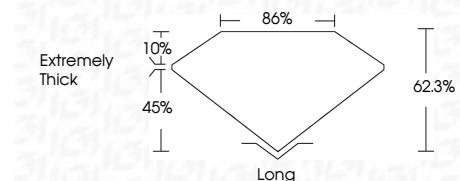

ELECTRONIC COPY

LG763659247
Report verification at igi.org

January 12, 2026
IGI Report Number **LG763659247**
Description **LABORATORY GROWN DIAMOND**
Shape and Cutting Style **BAGUETTE**
Measurements **7.10 X 4.40 X 2.74 MM**

GRADING RESULTS
Carat Weight **1.01 CARAT**
Color Grade **VERY LIGHT PINKISH BROWN**
Clarity Grade **VS 2**

ADDITIONAL GRADING INFORMATION
Polish **EXCELLENT**
Symmetry **VERY GOOD**
Fluorescence **SLIGHT**
Inscription(s) **IGI LG763659247**
Comments: This Laboratory Grown Diamond was created by Chemical Vapor Deposition (CVD) growth process. Indications of post-growth treatment.

January 12, 2026
IGI Report No LG763659247
BAGUETTE
1.01 CARAT
7.10 X 4.40 X 2.74 MM
Carat Weight
Color Grade **VERY LIGHT PINKISH BROWN**
Clarity Grade **VS 2**
Depth **45%**
Table **10%**
Girdle **Extremely Thick**
Culet **Long**
Polish **EXCELLENT**
Symmetry **VERY GOOD**
Fluorescence **SLIGHT**
Inscription(s) **IGI LG763659247**
Comments: This Laboratory Grown Diamond was created by Chemical Vapor Deposition (CVD) growth process. Indications of post-growth treatment.

LABORATORY GROWN DIAMOND REPORT

January 12, 2026
IGI Report Number **LG763659247**
Description **LABORATORY GROWN DIAMOND**
Shape and Cutting Style **BAGUETTE**
Measurements **7.10 X 4.40 X 2.74 MM**

GRADING RESULTS
Carat Weight **1.01 CARAT**
Color Grade **VERY LIGHT PINKISH BROWN**
Clarity Grade **VS 2**