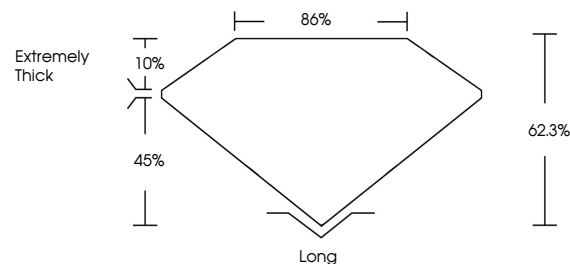

January 12, 2026
IGI Report No LG763659247
BAGUETTE
1.01 CARAT
7.10 X 4.40 X 2.74 MM
Carat Weight
Color Grade **VERY LIGHT PINKISH BROWN**
Clarity Grade **VS 2**
Depth **45%**
Table **10%**
Girdle **Extremely Thick**
Culet **Long**
Polish **EXCELLENT**
Symmetry **VERY GOOD**
Fluorescence **SLIGHT**
Inscription(s) **IGI LG763659247**
Comments: This Laboratory Grown Diamond was created by Chemical Vapor Deposition (CVD) growth process. Indications of post-growth treatment.

LABORATORY GROWN DIAMOND REPORT

January 12, 2026
IGI Report Number **LG763659247**
Description **LABORATORY GROWN DIAMOND**
Shape and Cutting Style **BAGUETTE**
Measurements **7.10 X 4.40 X 2.74 MM**

GRADING RESULTS
Carat Weight **1.01 CARAT**
Color Grade **VERY LIGHT PINKISH BROWN**
Clarity Grade **VS 2**

PROPORTIONS

CLARITY CHARACTERISTICS

KEY TO SYMBOLS

Red symbols indicate internal characteristics.
Green symbols indicate external characteristics.

COLOR

D E F G H I J Faint Very Light Light

CLARITY

FL	IF	VS ¹⁻²	VS ¹⁻²	SI ¹⁻²	I ¹⁻³
Flawless	Internally Flawless	Very Very Slightly Included	Very Slightly Included	Slightly Included	Included