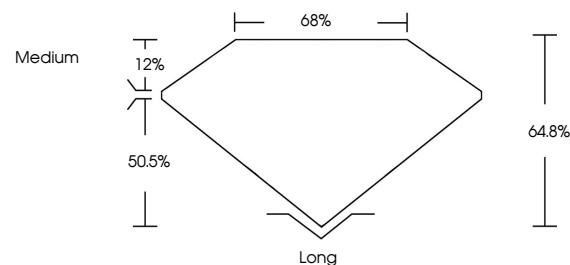

January 3, 2026  
IGI Report No **LG763640978**  
**EMERALD CUT**  
Carat Weight **1.52 CARAT**  
Color Grade **D**  
Clarity Grade **VS 1**  
Table **64.8%**  
Depth **50.5%**  
Girdle **Medium**  
Culet **Long**  
Polish **EXCELLENT**  
Symmetry **EXCELLENT**  
Fluorescence **NONE**  
Inscription(s) **IGI LG763640978**  
Comments: This Laboratory Grown Diamond was created by Chemical Vapor Deposition (CVD) growth process. Type IIa

January 3, 2026  
IGI Report Number **LG763640978**  
Description **LABORATORY GROWN DIAMOND**  
Shape and Cutting Style **EMERALD CUT**  
Measurements **8.01 X 5.51 X 3.57 MM**

**GRADING RESULTS**

Carat Weight **1.52 CARAT**  
Color Grade **D**  
Clarity Grade **VS 1**

**PROPORTIONS**

Sample Image Used

**CLARITY CHARACTERISTICS**

**KEY TO SYMBOLS**

Red symbols indicate internal characteristics.  
Green symbols indicate external characteristics.

**COLOR**

D E F G H I J Faint Very Light Light