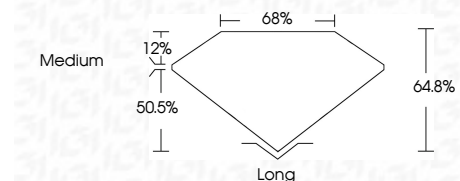

**ELECTRONIC COPY**

LG763640978  
Report verification at igi.org

January 3, 2026  
IGI Report Number **LG763640978**  
Description **LABORATORY GROWN DIAMOND**  
Shape and Cutting Style **EMERALD CUT**  
Measurements **8.01 X 5.51 X 3.57 MM**

**GRADING RESULTS**

Carat Weight **1.52 CARAT**  
Color Grade **D**  
Clarity Grade **VS 1**

**ADDITIONAL GRADING INFORMATION**

Polish **EXCELLENT**  
Symmetry **EXCELLENT**  
Fluorescence **NONE**  
Inscription(s) **IGI LG763640978**  
Comments: This Laboratory Grown Diamond was created by Chemical Vapor Deposition (CVD) growth process. Type IIa

January 3, 2026  
IGI Report No **LG763640978**  
**EMERALD CUT**  
Carat Weight **1.52 CARAT**  
Color Grade **D**  
Clarity Grade **VS 1**  
Table **64.8%**  
Depth **50.5%**  
Girdle **Medium**  
Culet **Long**  
Polish **EXCELLENT**  
Symmetry **EXCELLENT**  
Fluorescence **NONE**  
Inscription(s) **IGI LG763640978**  
Comments: This Laboratory Grown Diamond was created by Chemical Vapor Deposition (CVD) growth process. Type IIa

January 3, 2026  
IGI Report Number **LG763640978**  
Description **LABORATORY GROWN DIAMOND**  
Shape and Cutting Style **EMERALD CUT**  
Measurements **8.01 X 5.51 X 3.57 MM**

**GRADING RESULTS**

Carat Weight **1.52 CARAT**  
Color Grade **D**  
Clarity Grade **VS 1**