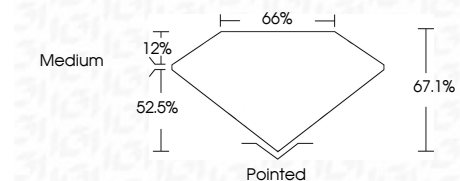

Measurements **10.22 X 7.21 X 4.84 MM**

**GRADING RESULTS**

Carat Weight **3.05 CARATS**  
Color Grade **E**  
Clarity Grade **VVS 2**

**ADDITIONAL GRADING INFORMATION**

Polish **EXCELLENT**  
Symmetry **EXCELLENT**  
Fluorescence **NONE**  
Inscription(s) **IGI LG763618324**  
Comments: This Laboratory Grown Diamond was created by Chemical Vapor Deposition (CVD) growth process. Type IIa

January 5, 2026  
IGI Report No LG763618324  
CUT CORNERED RECT. MODIFIED BRILLIANT  
10.22 X 7.21 X 4.84 MM  
3.05 CARATS  
E  
VVS 2  
67.1%  
52.5%  
Medium  
Pointed  
EXCELLENT  
EXCELLENT  
NONE  
IGI LG763618324  
Comments: This Laboratory Grown Diamond was created by Chemical Vapor Deposition (CVD) growth process. Type IIa

**LABORATORY GROWN DIAMOND REPORT**

January 5, 2026  
IGI Report Number **LG763618324**  
Description **LABORATORY GROWN DIAMOND**  
Shape and Cutting Style **CUT CORNERED RECTANGULAR  
MODIFIED BRILLIANT**  
Measurements **10.22 X 7.21 X 4.84 MM**

**GRADING RESULTS**

Carat Weight **3.05 CARATS**  
Color Grade **E**  
Clarity Grade **VVS 2**

**ADDITIONAL GRADING INFORMATION**

Polish **EXCELLENT**  
Symmetry **EXCELLENT**  
Fluorescence **NONE**  
Inscription(s) **IGI LG763618324**