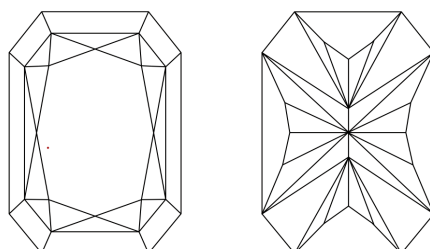

CLARITY CHARACTERISTICS

KEY TO SYMBOLS

Red symbols indicate internal characteristics.
Green symbols indicate external characteristics.

COLOR

D E F G H I J Faint Very Light Light

CLARITY

FL	IF	VVS¹⁻²	VS¹⁻²	SI¹⁻²	I¹⁻³
Flawless	Internally Flawless	Very Very Slightly Included	Very Slightly Included	Slightly Included	Included