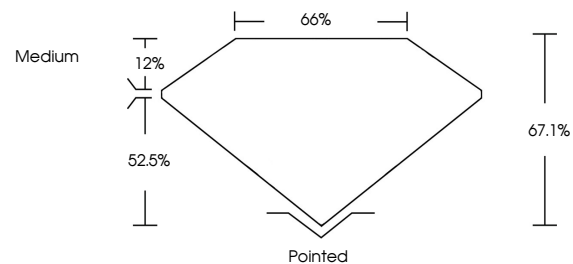

Measurements **10.22 X 7.21 X 4.84 MM**

**GRADING RESULTS**

Carat Weight **3.05 CARATS**  
Color Grade **E**  
Clarity Grade **VVS 2**

**ADDITIONAL GRADING INFORMATION**

Polish **EXCELLENT**  
Symmetry **EXCELLENT**  
Fluorescence **NONE**  
Inscription(s) **IGI LG763618324**  
Comments: This Laboratory Grown Diamond was created by Chemical Vapor Deposition (CVD) growth process. Type IIa

**GRADING RESULTS**

Carat Weight **3.05 CARATS**  
Color Grade **E**  
Clarity Grade **VVS 2**

**ADDITIONAL GRADING INFORMATION**

Polish **EXCELLENT**  
Symmetry **EXCELLENT**  
Fluorescence **NONE**  
Inscription(s) **IGI LG763618324**

Comments: This Laboratory Grown Diamond was created by Chemical Vapor Deposition (CVD) growth process. Type IIa

**PROPORTIONS**

Sample Image Used

**CLARITY CHARACTERISTICS**

**KEY TO SYMBOLS**

Red symbols indicate internal characteristics.  
Green symbols indicate external characteristics.