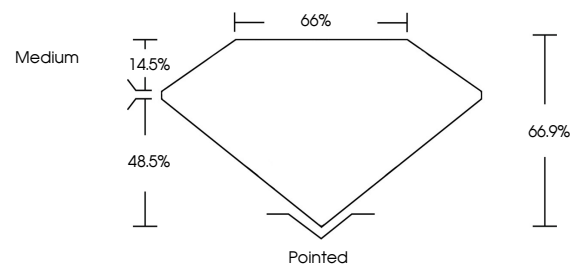

Measurements **10.15 X 7.15 X 4.78 MM**

**GRADING RESULTS**

Carat Weight **3.08 CARATS**  
Color Grade **E**  
Clarity Grade **VS 1**

**ADDITIONAL GRADING INFORMATION**

Polish **EXCELLENT**  
Symmetry **EXCELLENT**  
Fluorescence **NONE**  
Inscription(s) **IGI LG763604346**

**GRADING RESULTS**

Carat Weight **3.08 CARATS**  
Color Grade **E**  
Clarity Grade **VS 1**

**ADDITIONAL GRADING INFORMATION**

Polish **EXCELLENT**  
Symmetry **EXCELLENT**  
Fluorescence **NONE**

Inscription(s) **IGI LG763604346**

Comments: This Laboratory Grown Diamond was created by Chemical Vapor Deposition (CVD) growth process. Type IIa

**PROPORTIONS**

Sample Image Used

**CLARITY CHARACTERISTICS**

**KEY TO SYMBOLS**

Red symbols indicate internal characteristics.  
Green symbols indicate external characteristics.