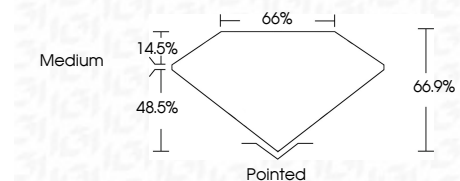

**ELECTRONIC COPY**

LG763604346  
Report verification at igi.org

January 5, 2026  
IGI Report Number **LG763604346**  
Description **LABORATORY GROWN DIAMOND**

Shape and Cutting Style **CUT CORNERED  
RECTANGULAR MODIFIED  
BRILLIANT**

Measurements **10.15 X 7.15 X 4.78 MM**

**GRADING RESULTS**

Carat Weight **3.08 CARATS**  
Color Grade **E**  
Clarity Grade **VS 1**

**ADDITIONAL GRADING INFORMATION**

Polish **EXCELLENT**  
Symmetry **EXCELLENT**  
Fluorescence **NONE**  
Inscription(s) **IGI LG763604346**

Comments: This Laboratory Grown Diamond was created by Chemical Vapor Deposition (CVD) growth process. Type IIa

January 5, 2026  
IGI Report No LG763604346  
CUT CORNERED RECT. MODIFIED BRILLIANT  
10.15 X 7.15 X 4.78 MM  
3.08 CARATS  
E  
VS 1  
66.9%  
65%  
Medium  
Pointed  
EXCELLENT  
EXCELLENT  
NONE  
IGI LG763604346  
Comments: This Laboratory Grown Diamond was created by Chemical Vapor Deposition (CVD) growth process. Type IIa

**GRADING RESULTS**

Carat Weight **3.08 CARATS**  
Color Grade **E**  
Clarity Grade **VS 1**

**ADDITIONAL GRADING INFORMATION**

Polish **EXCELLENT**  
Symmetry **EXCELLENT**  
Fluorescence **NONE**

Inscription(s) **IGI LG763604346**