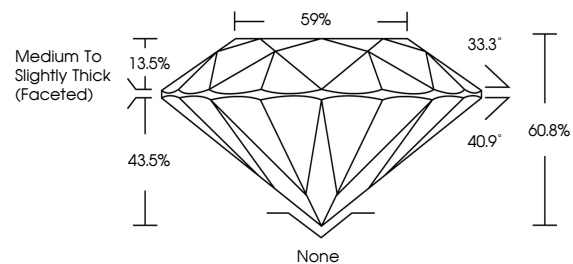

GRADING RESULTS

Carat Weight **2.24 CARATS**
Color Grade **D**
Clarity Grade **VVS 2**
Cut Grade **IDEAL**

ADDITIONAL GRADING INFORMATION

Polish **EXCELLENT**
Symmetry **EXCELLENT**
Fluorescence **NONE**
Inscription(s) **(IGI) LG762543780**
Comments: This Laboratory Grown Diamond was created by Chemical Vapor Deposition (CVD) growth process. Type IIa

January 19, 2026
IGI Report No LG762543780
ROUND BRILLIANT
8.40 - 8.45 X 5.12 MM
2.24 CARATS
Color Grade **D**
Clarity Grade **VVS 2**
Cut Grade **IDEAL**
Depth **60.8%**
Table **59%**
Girdle **Medium To Slightly Thick (Faceted)**
Culet **None**
Polish **EXCELLENT**
Symmetry **EXCELLENT**
Fluorescence **NONE**
Inscription(s) **(IGI) LG762543780**
Comments: This Laboratory Grown Diamond was created by Chemical Vapor Deposition (CVD) growth process. Type IIa

GRADING RESULTS

Carat Weight **2.24 CARATS**
Color Grade **D**
Clarity Grade **VVS 2**
Cut Grade **IDEAL**

ADDITIONAL GRADING INFORMATION

Polish **EXCELLENT**
Symmetry **EXCELLENT**
Fluorescence **NONE**
Inscription(s) **(IGI) LG762543780**

Comments: This Laboratory Grown Diamond was created by Chemical Vapor Deposition (CVD) growth process. Type IIa

PROPORTIONS

CLARITY CHARACTERISTICS

KEY TO SYMBOLS

Red symbols indicate internal characteristics.
Green symbols indicate external characteristics.