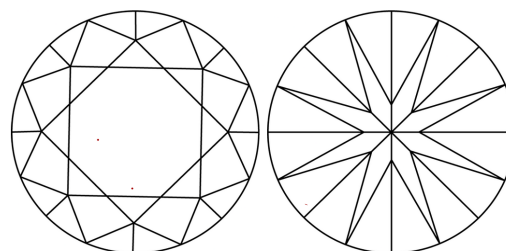

CLARITY CHARACTERISTICS

KEY TO SYMBOLS

Red symbols indicate internal characteristics.
Green symbols indicate external characteristics.