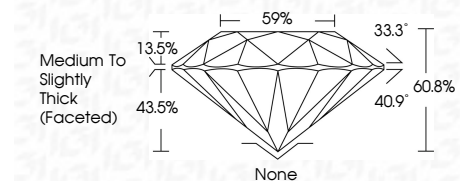

ELECTRONIC COPY

LG762543780
Report verification at igi.org

January 19, 2026
IGI Report Number **LG762543780**
Description **LABORATORY GROWN DIAMOND**
Shape and Cutting Style **ROUND BRILLIANT**
Measurements **8.40 - 8.45 X 5.12 MM**

GRADING RESULTS

Carat Weight **2.24 CARATS**
Color Grade **D**
Clarity Grade **VVS 2**
Cut Grade **IDEAL**

ADDITIONAL GRADING INFORMATION

Polish **EXCELLENT**
Symmetry **EXCELLENT**
Fluorescence **NONE**
Inscription(s) **(IGI) LG762543780**
Comments: This Laboratory Grown Diamond was created by Chemical Vapor Deposition (CVD) growth process. Type IIa

January 19, 2026
IGI Report No LG762543780
ROUND BRILLIANT
8.40 - 8.45 X 5.12 MM
2.24 CARATS
Color Grade **D**
Clarity Grade **VVS 2**
Cut Grade **IDEAL**
Depth **60.8%**
Table **59%**
Girdle **Medium To Slightly Thick (Faceted)**
Culet **None**
Polish **EXCELLENT**
Symmetry **EXCELLENT**
Fluorescence **NONE**
Inscription(s) **(IGI) LG762543780**
Comments: This Laboratory Grown Diamond was created by Chemical Vapor Deposition (CVD) growth process. Type IIa

GRADING RESULTS

Carat Weight **2.24 CARATS**
Color Grade **D**
Clarity Grade **VVS 2**
Cut Grade **IDEAL**

ADDITIONAL GRADING INFORMATION

Polish **EXCELLENT**
Symmetry **EXCELLENT**
Fluorescence **NONE**
Inscription(s) **(IGI) LG762543780**