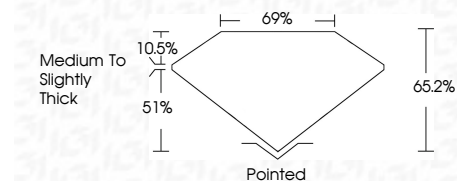

ELECTRONIC COPY

LG762541121
Report verification at igi.org

January 2, 2026
IGI Report Number **LG762541121**
Description **LABORATORY GROWN DIAMOND**
Shape and Cutting Style **CUT CORNERED
RECTANGULAR MODIFIED
BRILLIANT**

Measurements **7.89 X 5.49 X 3.58 MM**

GRADING RESULTS

Carat Weight **1.29 CARAT**
Color Grade **D**
Clarity Grade **VVS 1**

ADDITIONAL GRADING INFORMATION

Polish **EXCELLENT**
Symmetry **EXCELLENT**
Fluorescence **NONE**
Inscription(s) **IGI LG762541121**
Comments: This Laboratory Grown Diamond was created by Chemical Vapor Deposition (CVD) growth process. Type IIa

January 2, 2026
IGI Report No **LG762541121**
CUT CORNERED RECT. MODIFIED BRILLIANT
Carat Weight **1.29 CARAT**
Color Grade **D**
Clarity Grade **VVS 1**
Depth **65.2%**
Table **69%**
Girdle **Medium to Slightly Thick**
Culet **Pointed**
Polish **EXCELLENT**
Symmetry **EXCELLENT**
Fluorescence **NONE**
Inscription(s) **IGI LG762541121**
Comments: This Laboratory Grown Diamond was created by Chemical Vapor Deposition (CVD) growth process. Type IIa

LABORATORY GROWN DIAMOND REPORT

January 2, 2026
IGI Report Number **LG762541121**
Description **LABORATORY GROWN DIAMOND**
Shape and Cutting Style **CUT CORNERED RECTANGULAR
MODIFIED BRILLIANT**
Measurements **7.89 X 5.49 X 3.58 MM**