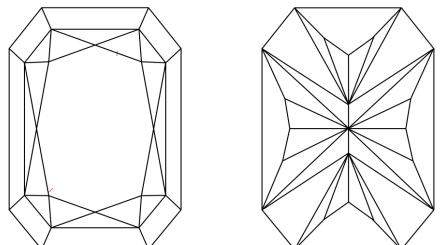

CLARITY CHARACTERISTICS

KEY TO SYMBOLS

Red symbols indicate internal characteristics.
Green symbols indicate external characteristics.