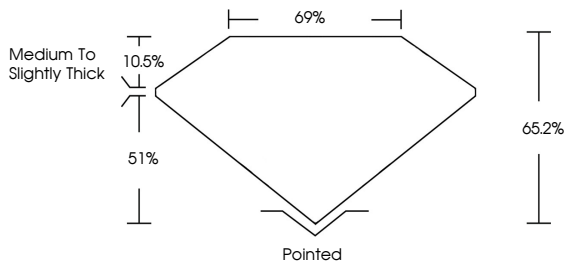

Measurements **7.89 X 5.49 X 3.58 MM**

GRADING RESULTS

Carat Weight **1.29 CARAT**
Color Grade **D**
Clarity Grade **VVS 1**

ADDITIONAL GRADING INFORMATION

Polish **EXCELLENT**
Symmetry **EXCELLENT**
Fluorescence **NONE**
Inscription(s) **IGI LG762541121**
Comments: This Laboratory Grown Diamond was created by Chemical Vapor Deposition (CVD) growth process. Type IIa

January 2, 2026
IGI Report No **LG762541121**
CUT CORNERED RECT. MODIFIED BRILLIANT
Carat Weight **1.29 CARAT**
Color Grade **D**
Clarity Grade **VVS 1**
Depth **65.2%**
Table **69%**
Girdle **Medium to Slightly Thick**
Culet **Pointed**
Polish **EXCELLENT**
Symmetry **EXCELLENT**
Fluorescence **NONE**
Inscription(s) **IGI LG762541121**
Comments: This Laboratory Grown Diamond was created by Chemical Vapor Deposition (CVD) growth process. Type IIa

GRADING RESULTS

Carat Weight **1.29 CARAT**
Color Grade **D**
Clarity Grade **VVS 1**

ADDITIONAL GRADING INFORMATION

Polish **EXCELLENT**
Symmetry **EXCELLENT**
Fluorescence **NONE**
Inscription(s) **IGI LG762541121**

Comments: This Laboratory Grown Diamond was created by Chemical Vapor Deposition (CVD) growth process. Type IIa

PROPORTIONS

CLARITY CHARACTERISTICS

KEY TO SYMBOLS

Red symbols indicate internal characteristics.
Green symbols indicate external characteristics.