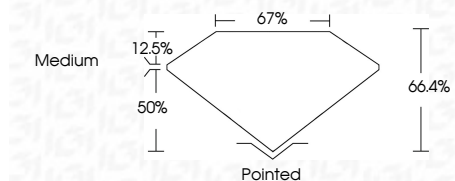

Measurements **15.94 X 10.96 X 7.28 MM**

GRADING RESULTS

Carat Weight **11.10 CARATS**
Color Grade **E**
Clarity Grade **VVS 1**

ADDITIONAL GRADING INFORMATION

Polish **EXCELLENT**
Symmetry **EXCELLENT**
Fluorescence **NONE**
Inscription(s) **(IGI) LG762532445**
Comments: This Laboratory Grown Diamond was created by Chemical Vapor Deposition (CVD) growth process. Type IIa

January 8, 2026
IGI Report No LG762532445
CUT CORNERED RECT. MODIFIED BRILLIANT
15.94 X 10.96 X 7.28 MM
Carat Weight **11.10 CARATS**
Color Grade **E**
Clarity Grade **VVS 1**
Depth **66.4%**
Table **67%**
Girdle **Medium**
Culet **Pointed**
Polish **EXCELLENT**
Symmetry **EXCELLENT**
Fluorescence **NONE**
Inscription(s) **(IGI) LG762532445**
Comments: This Laboratory Grown Diamond was created by Chemical Vapor Deposition (CVD) growth process. Type IIa

LABORATORY GROWN DIAMOND REPORT

January 8, 2026
IGI Report Number **LG762532445**
Description **LABORATORY GROWN DIAMOND**
Shape and Cutting Style **CUT CORNERED RECTANGULAR
MODIFIED BRILLIANT**
Measurements **15.94 X 10.96 X 7.28 MM**

GRADING RESULTS

Carat Weight **11.10 CARATS**
Color Grade **E**
Clarity Grade **VVS 1**

ADDITIONAL GRADING INFORMATION

Polish **EXCELLENT**
Symmetry **EXCELLENT**
Fluorescence **NONE**
Inscription(s) **(IGI) LG762532445**