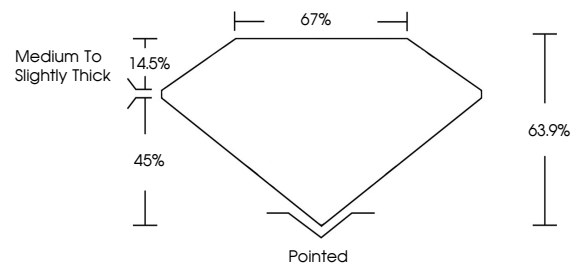

Measurements **10.90 X 7.65 X 4.89 MM**

GRADING RESULTS

Carat Weight **3.60 CARATS**
Color Grade **E**
Clarity Grade **VVS 1**

ADDITIONAL GRADING INFORMATION

Polish **EXCELLENT**
Symmetry **EXCELLENT**
Fluorescence **NONE**
Inscription(s) **(IGI) LG761566495**
Comments: This Laboratory Grown Diamond was created by Chemical Vapor Deposition (CVD) growth process. Type IIa

GRADING RESULTS

Carat Weight **3.60 CARATS**
Color Grade **E**
Clarity Grade **VVS 1**

ADDITIONAL GRADING INFORMATION

Polish **EXCELLENT**
Symmetry **EXCELLENT**
Fluorescence **NONE**
Inscription(s) **(IGI) LG761566495**

Comments: This Laboratory Grown Diamond was created by Chemical Vapor Deposition (CVD) growth process. Type IIa

PROPORTIONS

CLARITY CHARACTERISTICS

KEY TO SYMBOLS

Red symbols indicate internal characteristics.
Green symbols indicate external characteristics.