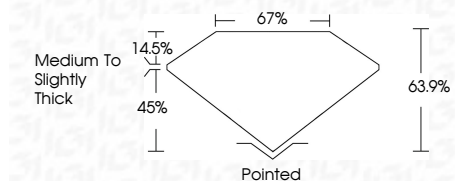

ELECTRONIC COPY

LG761566495
Report verification at igi.org

December 30, 2025
IGI Report Number **LG761566495**
Description **LABORATORY GROWN DIAMOND**
Shape and Cutting Style **CUT CORNERED
RECTANGULAR MODIFIED
BRILLIANT**

Measurements **10.90 X 7.65 X 4.89 MM**

GRADING RESULTS

Carat Weight **3.60 CARATS**
Color Grade **E**
Clarity Grade **VVS 1**

ADDITIONAL GRADING INFORMATION

Polish **EXCELLENT**
Symmetry **EXCELLENT**
Fluorescence **NONE**
Inscription(s) **(IGI) LG761566495**
Comments: This Laboratory Grown Diamond was created by Chemical Vapor Deposition (CVD) growth process. Type IIa

LABORATORY GROWN DIAMOND REPORT

December 30, 2025
IGI Report Number **LG761566495**
Description **LABORATORY GROWN DIAMOND**
Shape and Cutting Style **CUT CORNERED RECTANGULAR
MODIFIED BRILLIANT**
Measurements **10.90 X 7.65 X 4.89 MM**

GRADING RESULTS

Carat Weight **3.60 CARATS**
Color Grade **E**
Clarity Grade **VVS 1**

ADDITIONAL GRADING INFORMATION

Polish **EXCELLENT**
Symmetry **EXCELLENT**
Fluorescence **NONE**
Inscription(s) **(IGI) LG761566495**