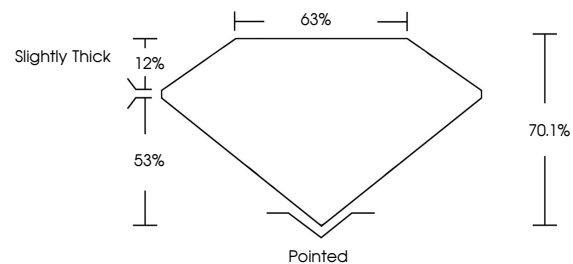

GRADING RESULTS

Carat Weight **3.04 CARATS**
Color Grade **D**
Clarity Grade **VVS 2**

ADDITIONAL GRADING INFORMATION

Polish **EXCELLENT**
Symmetry **EXCELLENT**
Fluorescence **NONE**
Inscription(s) **IGI LG761562712**

Comments: This Laboratory Grown Diamond was created by Chemical Vapor Deposition (CVD) growth process. Type IIa

PROPORTIONS

Sample Image Used

CLARITY CHARACTERISTICS

KEY TO SYMBOLS

Red symbols indicate internal characteristics.
Green symbols indicate external characteristics.