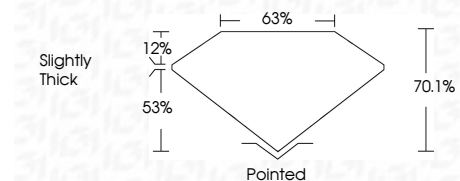

ELECTRONIC COPY

LG761562712
Report verification at igi.org

January 2, 2026
IGI Report Number **LG761562712**
Description **LABORATORY GROWN DIAMOND**
Shape and Cutting Style **CUT CORNERED
RECTANGULAR MODIFIED
BRILLIANT**
Measurements **9.79 X 7.23 X 5.07 MM**

GRADING RESULTS

Carat Weight **3.04 CARATS**
Color Grade **D**
Clarity Grade **VVS 2**

ADDITIONAL GRADING INFORMATION

Polish **EXCELLENT**
Symmetry **EXCELLENT**
Fluorescence **NONE**
Inscription(s) **IGI LG761562712**
Comments: This Laboratory Grown Diamond was created by Chemical Vapor Deposition (CVD) growth process. Type IIa

January 2, 2026
IGI Report No LG761562712
CUT CORNERED RECT. MODIFIED BRILLIANT
3.04 CARATS
D
9.79 X 7.23 X 5.07 MM
VVS 2
70.1%
53%
Slightly Thick
Pointed
EXCELLENT
EXCELLENT
NONE
IGI LG761562712
Comments: This Laboratory Grown Diamond was created by Chemical Vapor Deposition (CVD) growth process. Type IIa

GRADING RESULTS

Carat Weight **3.04 CARATS**
Color Grade **D**
Clarity Grade **VVS 2**

ADDITIONAL GRADING INFORMATION

Polish **EXCELLENT**
Symmetry **EXCELLENT**
Fluorescence **NONE**
Inscription(s) **IGI LG761562712**