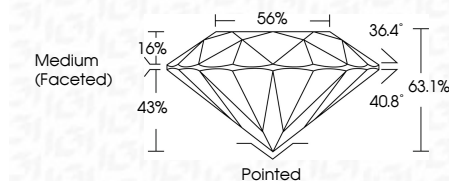

ELECTRONIC COPY

LG761547468
Report verification at igi.org

January 7, 2026
IGI Report Number **LG761547468**
Description **LABORATORY GROWN DIAMOND**
Shape and Cutting Style **ROUND BRILLIANT**
Measurements **9.13 - 9.21 X 5.78 MM**

GRADING RESULTS

Carat Weight **3.01 CARATS**
Color Grade **FANCY VIVID GREEN**
Clarity Grade **VS 1**
Cut Grade **EXCELLENT**

ADDITIONAL GRADING INFORMATION

Polish **EXCELLENT**
Symmetry **EXCELLENT**
Fluorescence **NONE**
Inscription(s) **IGI LG761547468**
Comments: This Laboratory Grown Diamond was created by Chemical Vapor Deposition (CVD) growth process. Indications of post-growth treatment.

January 7, 2026
IGI Report No LG761547468
ROUND BRILLIANT
9.13 - 9.21 X 5.78 MM
3.01 CARATS
FANCY VIVID GREEN
VS 1
EXCELLENT
63.1%
56%
Medium (Faceted)
Pointed
EXCELLENT
EXCELLENT
NONE
IGI LG761547468
Comments: This Laboratory Grown Diamond was created by Chemical Vapor Deposition (CVD) growth process. Indications of post-growth treatment.

January 7, 2026
IGI Report Number **LG761547468**
Description **LABORATORY GROWN DIAMOND**
Shape and Cutting Style **ROUND BRILLIANT**
Measurements **9.13 - 9.21 X 5.78 MM**

GRADING RESULTS

Carat Weight **3.01 CARATS**
Color Grade **FANCY VIVID GREEN**
Clarity Grade **VS 1**
Cut Grade **EXCELLENT**