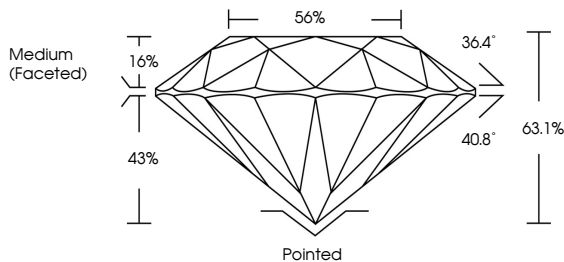

GRADING RESULTS

Carat Weight **3.01 CARATS**
Color Grade **FANCY VIVID GREEN**
Clarity Grade **VS 1**
Cut Grade **EXCELLENT**

ADDITIONAL GRADING INFORMATION

Polish **EXCELLENT**
Symmetry **EXCELLENT**
Fluorescence **NONE**
Inscription(s) **IGI LG761547468**
Comments: This Laboratory Grown Diamond was created by Chemical Vapor Deposition (CVD) growth process. Indications of post-growth treatment.

January 7, 2026
IGI Report No LG761547468
ROUND BRILLIANT
9.13 - 9.21 X 5.78 MM
3.01 CARATS
FANCY VIVID GREEN
VS 1
EXCELLENT
63.1%
56%
Medium (Faceted)
Pointed
EXCELLENT
EXCELLENT
NONE
IGI LG761547468
Comments: This Laboratory Grown Diamond was created by Chemical Vapor Deposition (CVD) growth process. Indications of post-growth treatment.

January 7, 2026
IGI Report Number **LG761547468**
Description **LABORATORY GROWN DIAMOND**
Shape and Cutting Style **ROUND BRILLIANT**
Measurements **9.13 - 9.21 X 5.78 MM**

GRADING RESULTS

Carat Weight **3.01 CARATS**
Color Grade **FANCY VIVID GREEN**
Clarity Grade **VS 1**
Cut Grade **EXCELLENT**

PROPORTIONS

Sample Image Used

CLARITY CHARACTERISTICS

KEY TO SYMBOLS

Red symbols indicate internal characteristics.
Green symbols indicate external characteristics.

COLOR

D	E	F	G	H	I	J	Faint	Very Light	Light
---	---	---	---	---	---	---	-------	------------	-------